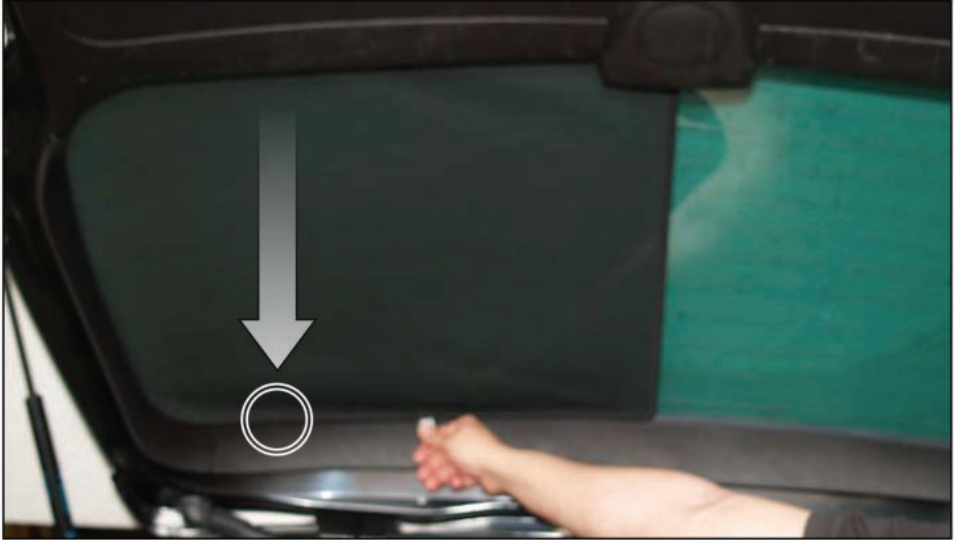

PEUGEOT 307 SW ESTATE

PEU-307-E-A

REAR SHADE INSTALLATION

X2

Installation

PEUGEOT 307 SW ESTATE

PEU-307-E-A

REAR SHADE INSTALLATION