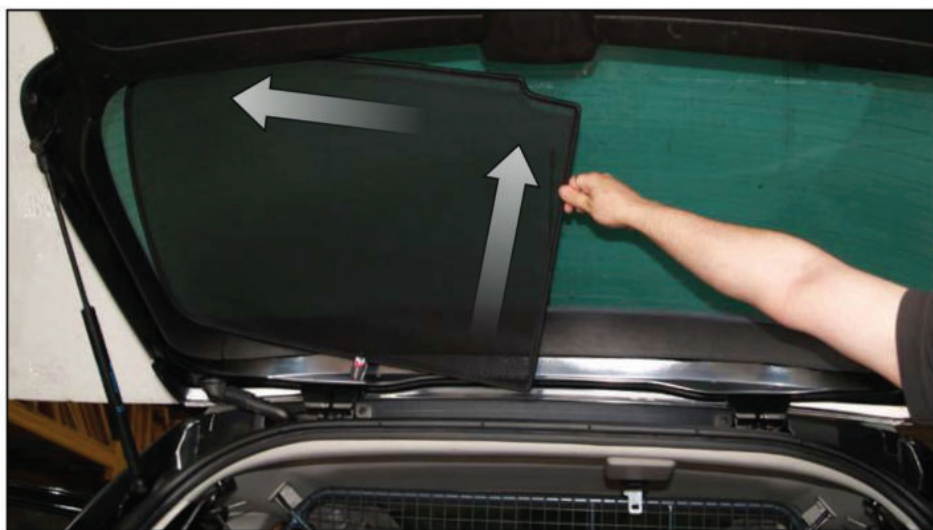

Installation

PEUGEOT 307 SW ESTATE

PEU-307-E-A

REAR SHADE INSTALLATION

X2