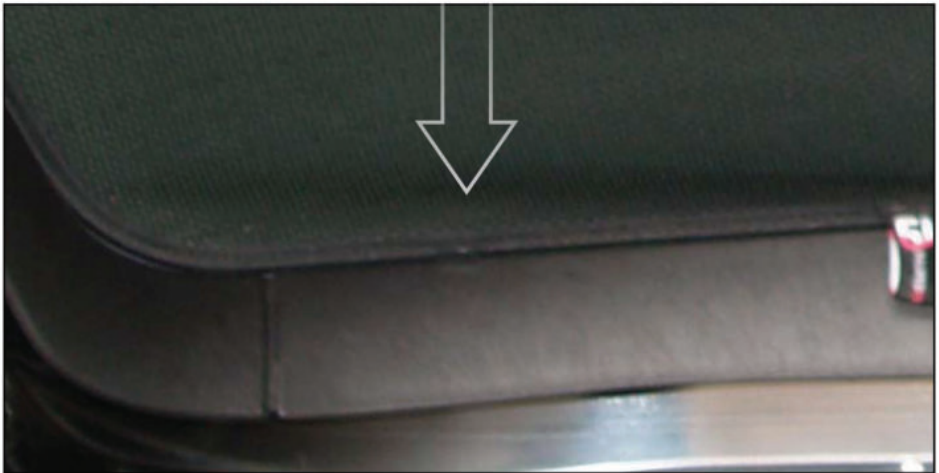

PEUGEOT 307 SW ESTATE

PEU-307-E-A

REAR SHADE INSTALLATION

X2

Installation

PEUGEOT 307 SW ESTATE

PEU-307-E-A

REAR SHADE INSTALLATION