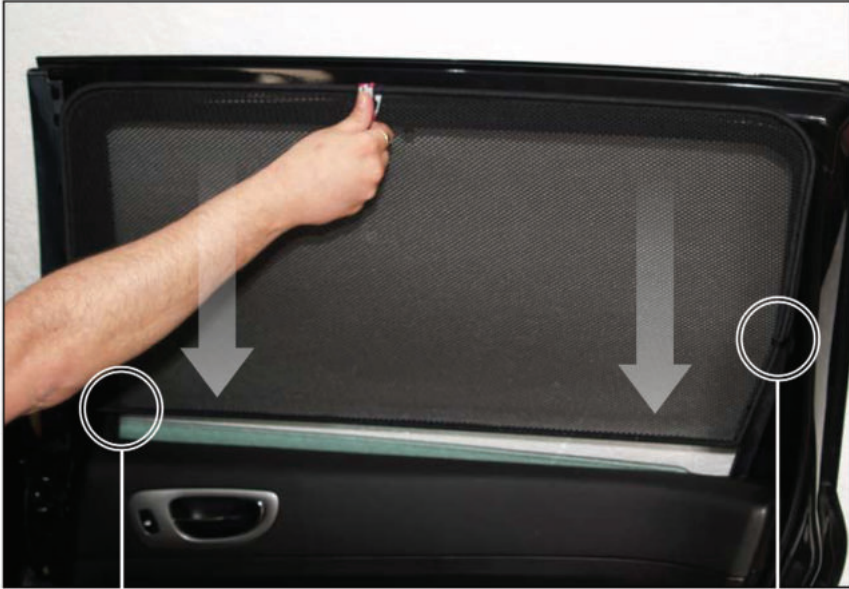

X3

Installation

PEUGEOT 307 SW ESTATE

PEU-307-E-A

SIDE SHADE INSTALLATION

Installation

PEUGEOT 307 SW ESTATE

PEU-307-E-A