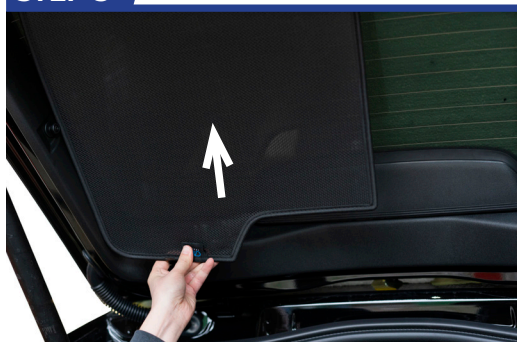

STEP 2

STEP 3

STEP 4

STEP 5

STEP 6

Installation

POLESTAR 2 5DR
POL-TWO-5-A

Tailgate Shade Installation