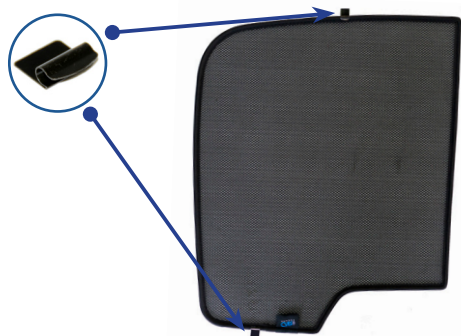

Installation

POLESTAR 2 5DR
POL-TWO-5-A

Side Shade Installation

STEP 7

STEP 8

STEP 9

STEP 10

Repeat this whole process for the other side

Installation

POLESTAR 2 5DR
POL-TWO-5-A

Components Needed

Tailgate Shades

CL-M12 x 4

CL-M14 x 2

Tailgate Shade Installation

STEP 1