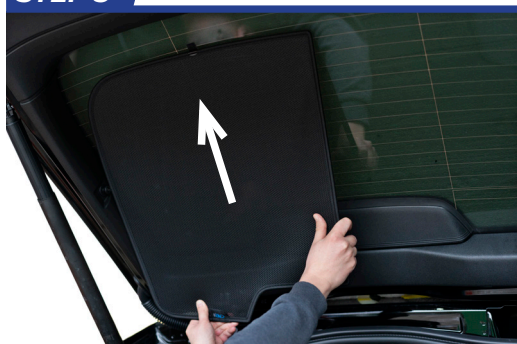

Installation

POLESTAR 2 5DR
POL-TWO-5-A

Components Needed

Tailgate Shade Installation

STEP 1

STEP 2

STEP 3

STEP 4

STEP 5

STEP 6