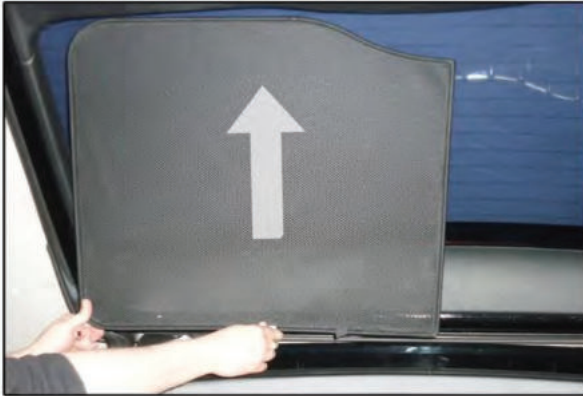

POR-CAYE-5-A

PORT SHADE INSTALLATION

x2

Installation

PORSCHE CAYENNE 5DR

POR-CAYE-5-A

TAILGATE SHADE INSTALLATION

Installation