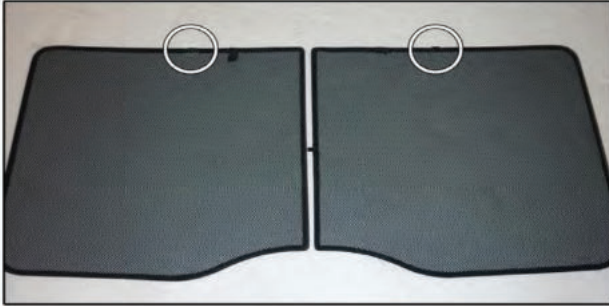

SIDE SHADE INSTALLATION

Installation

PORSCHE CAYENNE 5DR

POR-CAYE-5-A

SIDE SHADE INSTALLATION

X2

Installation

PORSCHE CAYENNE 5DR

POR-CAYE-5-A

PORT SHADE INSTALLATION

x2

Installation

PORSCHE CAYENNE 5DR

POR-CAYE-5-A

TAILGATE SHADE INSTALLATION

Installation