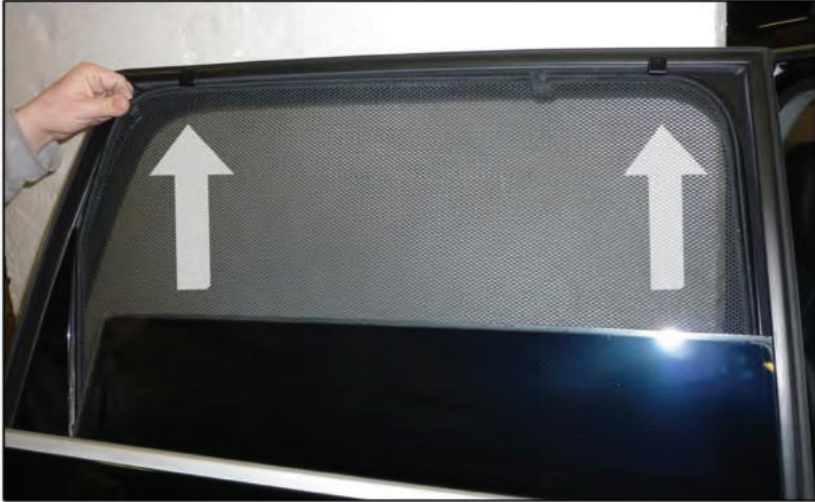

Installation

PORSCHE CAYENNE 5DR

POR-CAYE-5-A

SIDE SHADE INSTALLATION