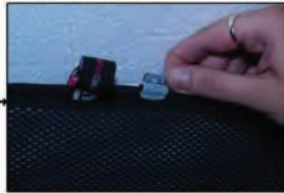

Installation Manual

PORSCHE CAYENNE 5DR
POR-CAYE-5-A

COMPONENTS INCLUDED

SIDE WINDOWS X2

PORT WINDOW X2

TAILGATE WINDOW X2

CL-M03 x 4

CL-M02 x 2

CL-M14 x 1

Installation

PORSCHE CAYENNE 5DR

POR-CAYE-5-A

SIDE SHADE INSTALLATION

Installation

PORSCHE CAYENNE 5DR

POR-CAYE-5-A