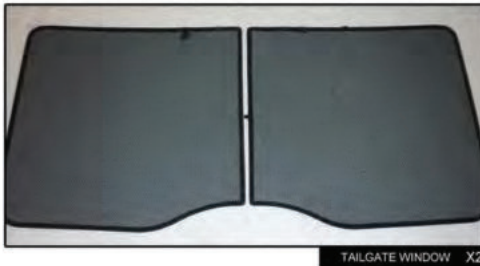

Installation Manual

PORSCHE CAYENNE 5DR
POR-CAYE-5-A

COMPONENTS INCLUDED

SIDE WINDOWS X2

PORT WINDOW X2

TAILGATE WINDOW X2

CL-M03 x 4

CL-M02 x 2