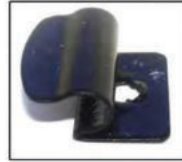

POR-CAYE-5-A

PORT SHADE INSTALLATION

x2

Installation

PORSCHE CAYENNE 5DR

POR-CAYE-5-A

TAILGATE SHADE INSTALLATION

Installation

PORSCHE CAYENNE 5DR

POR-CAYE-5-A

TAILGATE SHADE INSTALLATION