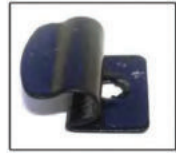

RENAULT CLIO (MKII) 3DR
REN-CLIO-3-A

SIDE SHADE INSTALLATION

Installation

RENAULT CLIO (MKII) 3DR
REN-CLIO-3-A

SIDE SHADE INSTALLATION

X2

Installation

RENAULT CLIO (MKII) 3DR
REN-CLIO-3-A

TAILGATE SHADE INSTALLATION

Installation

RENAULT CLIO (MKII) 3DR
REN-CLIO-3-A

TAILGATE SHADE INSTALLATION

X2

Installation

RENAULT CLIO (MKII) 3DR
REN-CLIO-3-A

TAILGATE SHADE INSTALLATION