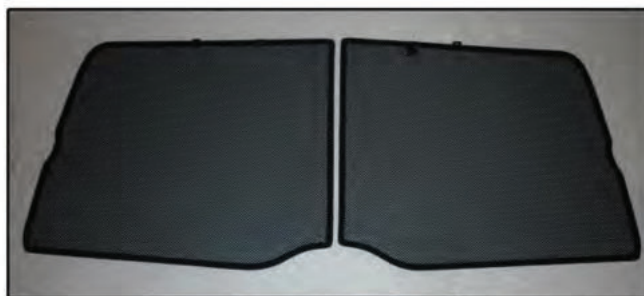

Installation Manual

RENAULT CLIO (MKII) 3DR
REN-CLIO-3-A

COMPONENTS INCLUDED

SIDE WINDOWS X2

TAILGATE WINDOW X2

CL-M02 x 2

CAR
SHADES

Installation

RENAULT CLIO (MKII) 3DR
REN-CLIO-3-A

SIDE SHADE INSTALLATION

Installation

RENAULT CLIO (MKII) 3DR
REN-CLIO-3-A

SIDE SHADE INSTALLATION

X2

Installation

RENAULT CLIO (MKII) 3DR
REN-CLIO-3-A