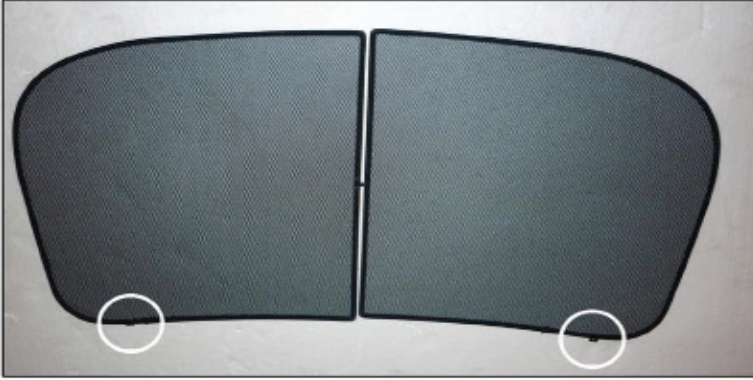

TAILGATE SHADE INSTALLATION