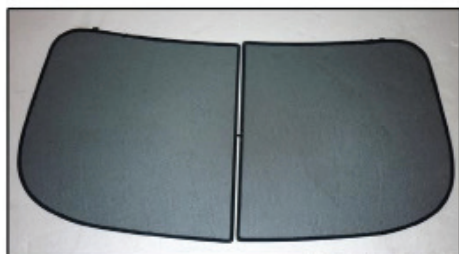

Installation Manual

RENAULT KOLEOS 5DR
REN-KOLE-5-A

COMPONENTS INCLUDED

SIDE WINDOWS X2

PORT WINDOWS X2

TAIL GATE WINDOW X2

CL-M02 x 8

CL-M12 x 4

CL-M14 x 1

Installation

RENAULT KOLEOS 5DR
REN-KOLE-5-A

SIDE SHADE INSTALLATION

Installation

RENAULT KOLEOS 5DR
REN-KOLE-5-A

SIDE SHADE INSTALLATION

Installation