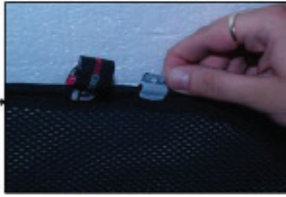

Installation Manual

RENAULT KOLEOS 5DR
REN-KOLE-5-A

COMPONENTS INCLUDED

SIDE WINDOWS X2

PORT WINDOWS X2

TAIL GATE WINDOW X2

CL-M02 x 8

CL-M12 x 4

CL-M14 x 1

Installation

RENAULT KOLEOS 5DR
REN-KOLE-5-A

SIDE SHADE INSTALLATION

Installation

RENAULT KOLEOS 5DR
REN-KOLE-5-A

SIDE SHADE INSTALLATION

Installation