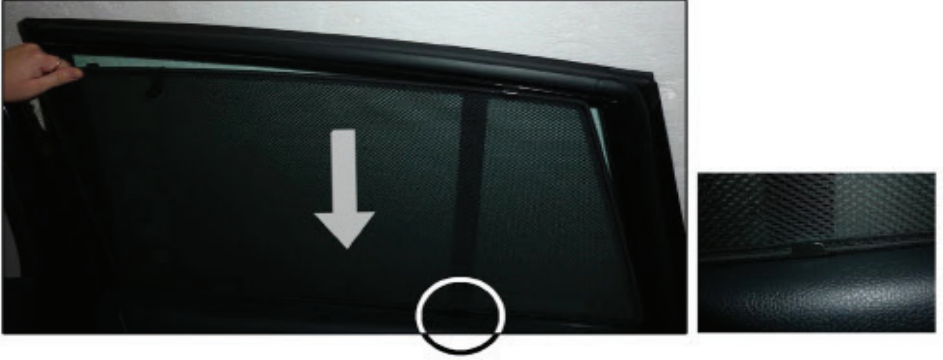

CL-M14 x 1

Installation

RENAULT KOLEOS 5DR
REN-KOLE-5-A

SIDE SHADE INSTALLATION

Installation

RENAULT KOLEOS 5DR
REN-KOLE-5-A

SIDE SHADE INSTALLATION

Installation