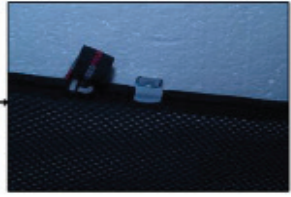

Installation Manual

RENAULT KOLEOS 5DR
REN-KOLE-5-A

COMPONENTS INCLUDED

SIDE WINDOWS X2

PORT WINDOWS X2

TAIL GATE WINDOW X2

CL-M02 x 8

CL-M12 x 4

CL-M14 x 1

Installation

RENAULT KOLEOS 5DR
REN-KOLE-5-A

SIDE SHADE INSTALLATION

Installation

RENAULT KOLEOS 5DR
REN-KOLE-5-A

SIDE SHADE INSTALLATION

Installation