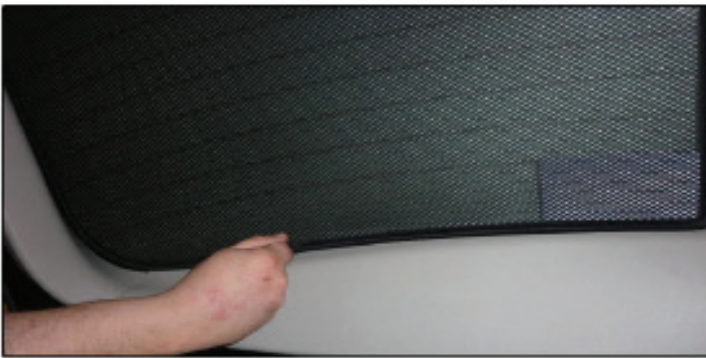

TAILGATE SHADE INSTALLATION

Installation

RENAULT KOLEOS 5DR
REN-KOLE-5-A

TAILGATE SHADE INSTALLATION

Installation

RENAULT KOLEOS 5DR
REN-KOLE-5-A

TAILGATE SHADE INSTALLATION

Installation