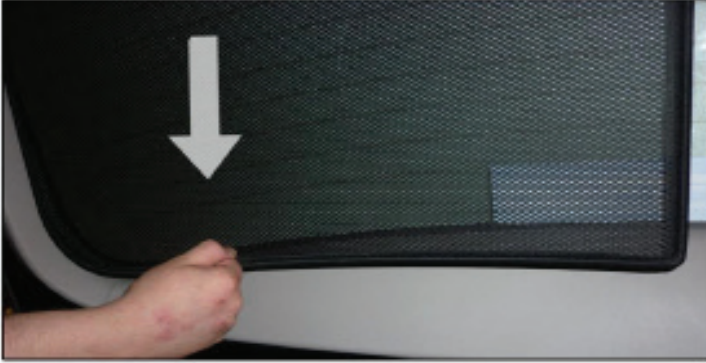

TAILGATE SHADE INSTALLATION

Installation

RENAULT KOLEOS 5DR
REN-KOLE-5-A

TAILGATE SHADE INSTALLATION

Installation

RENAULT KOLEOS 5DR
REN-KOLE-5-A

TAILGATE SHADE INSTALLATION

Installation