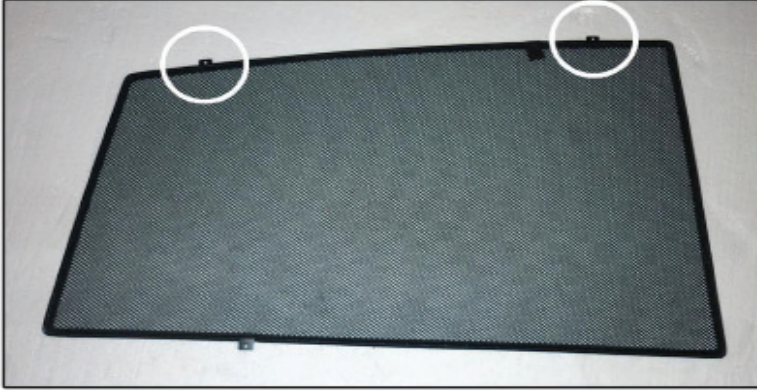

Installation Manual

RENAULT KOLEOS 5DR
REN-KOLE-5-A

COMPONENTS INCLUDED

SIDE WINDOWS X2

PORT WINDOWS X2

TAIL GATE WINDOW X2

CL-M02 x 8

CL-M12 x 4

CL-M14 x 1

Installation

RENAULT KOLEOS 5DR
REN-KOLE-5-A

SIDE SHADE INSTALLATION

Installation

RENAULT KOLEOS 5DR
REN-KOLE-5-A

SIDE SHADE INSTALLATION

Installation

RENAULT KOLEOS 5DR
REN-KOLE-5-A

SIDE SHADE INSTALLATION

Installation

RENAULT KOLEOS 5DR
REN-KOLE-5-A

PORT SHADE INSTALLATION

X2

Installation

RENAULT KOLEOS 5DR
REN-KOLE-5-A