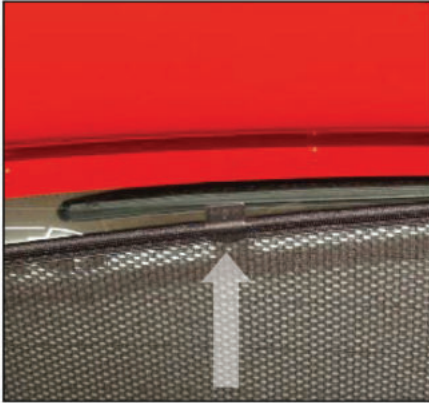

REAR SHADE INSTALLATION

X4

Installation

RENAULT TWINGO 3DR

REN-TWIN-3-A

REAR SHADE INSTALLATION

Installation

RENAULT TWINGO 3DR