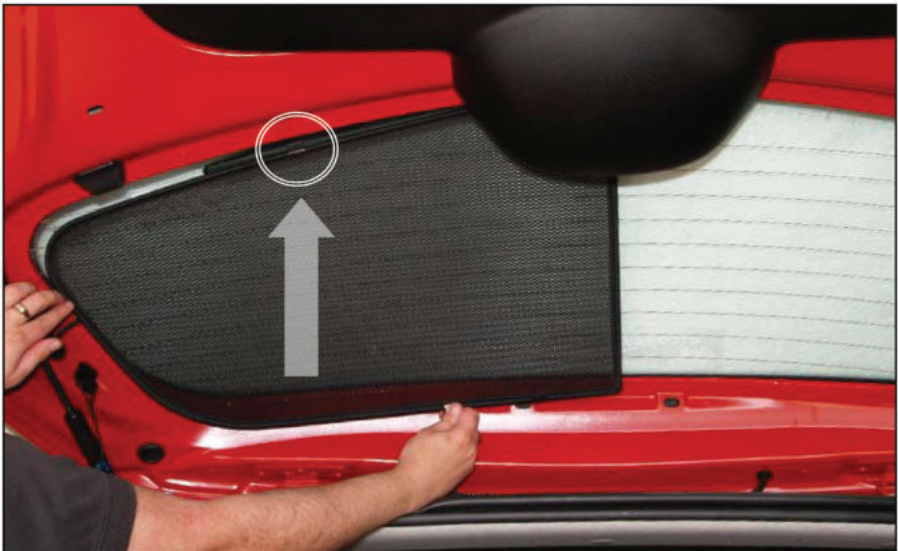

Installation

RENAULT TWINGO 3DR

REN-TWIN-3-A

REAR SHADE INSTALLATION

X4