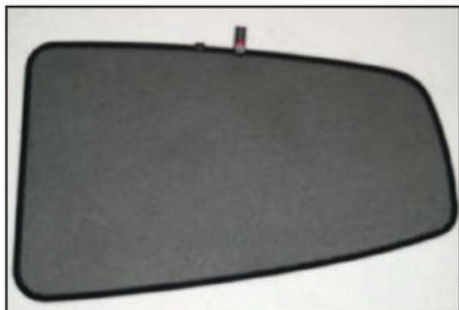

Installation Manual

RENAULT TWINGO 3DR

REN-TWIN-3-A

COMPONENTS INCLUDED

X2

X2

CL-M02 x 6

Installation

RENAULT TWINGO 3DR

REN-TWIN-3-A

SIDE SHADE INSTALLATION

X2

Installation

RENAULT TWINGO 3DR

REN-TWIN-3-A

SIDE SHADE INSTALLATION