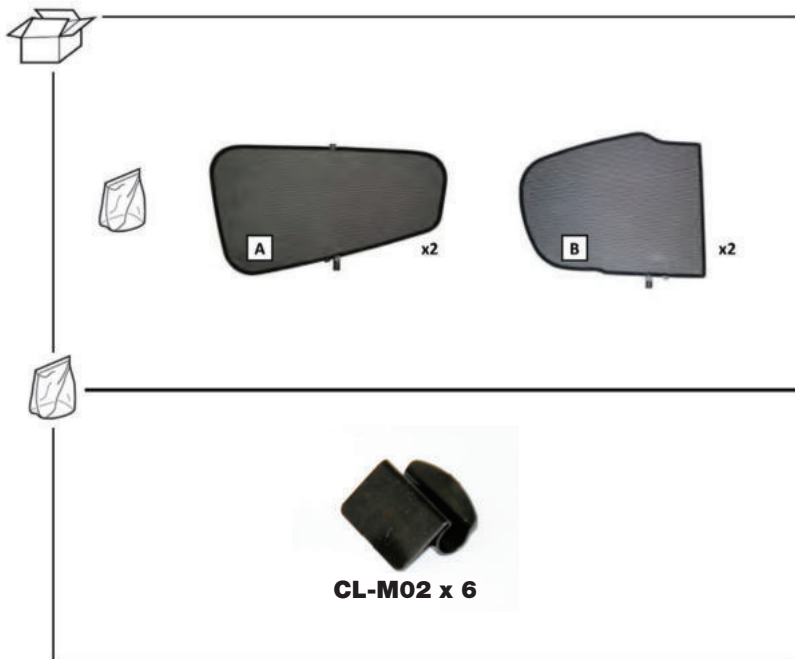

Installation Manual

RENAULT CLIO (MKIII) 3DR
REN-CLIO-3-B

COMPONENTS INCLUDED

Installation

RENAULT CLIO (MKIII) 3DR
REN-CLIO-3-B

1

2

3