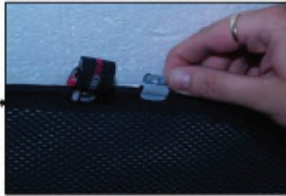

SIDE SHADE INSTALLATION

x2

Installation

RENAULT GRAND SCENIC 5DR
REN-GRSC-5-B

PORT SHADE INSTALLATION

Installation

RENAULT GRAND SCENIC 5DR
REN-GRSC-5-B

PORT SHADE INSTALLATION