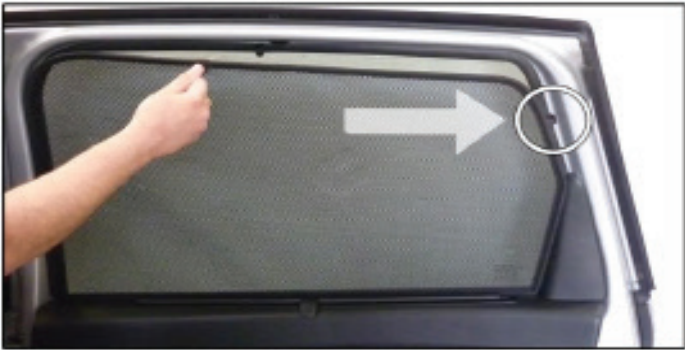

Installation

RENAULT GRAND SCENIC 5DR
REN-GRSC-5-B

SIDE SHADE INSTALLATION

Installation

RENAULT GRAND SCENIC 5DR
REN-GRSC-5-B

SIDE SHADE INSTALLATION

Installation

RENAULT GRAND SCENIC 5DR
REN-GRSC-5-B

SIDE SHADE INSTALLATION

x2

Installation

RENAULT GRAND SCENIC 5DR
REN-GRSC-5-B

PORT SHADE INSTALLATION

Installation

RENAULT GRAND SCENIC 5DR
REN-GRSC-5-B

PORT SHADE INSTALLATION