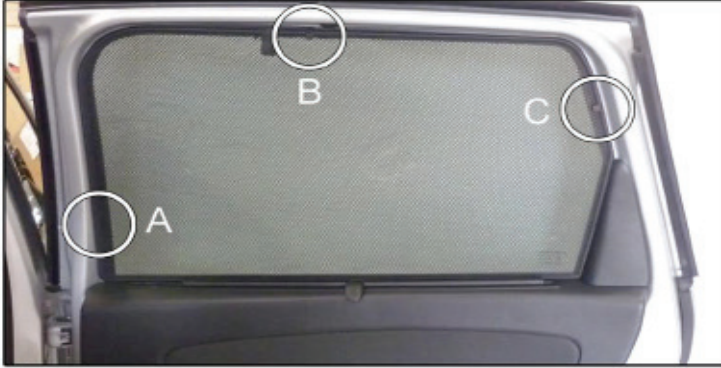

Installation Manual

RENAULT GRAND SCENIC 5DR
REN-GRSC-5-B

COMPONENTS INCLUDED

SIDE WINDOW/S X2

SMALL SIDE WINDOW/S X2

TAILGATE WINDOW X2

CL-M02 x 4

CL-M05 x 6

Installation

RENAULT GRAND SCENIC 5DR
REN-GRSC-5-B

SIDE SHADE INSTALLATION

Installation

RENAULT GRAND SCENIC 5DR
REN-GRSC-5-B

SIDE SHADE INSTALLATION

Installation

RENAULT GRAND SCENIC 5DR
REN-GRSC-5-B