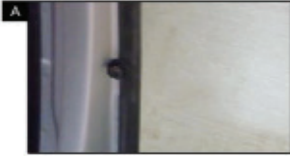

SIDE SHADE INSTALLATION