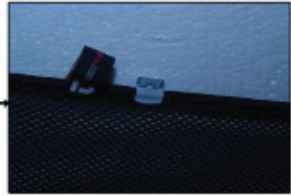

SIDE SHADE INSTALLATION

x2

Installation

RENAULT GRAND SCENIC 5DR
REN-GRSC-5-B

PORT SHADE INSTALLATION

Installation

RENAULT GRAND SCENIC 5DR
REN-GRSC-5-B

PORT SHADE INSTALLATION