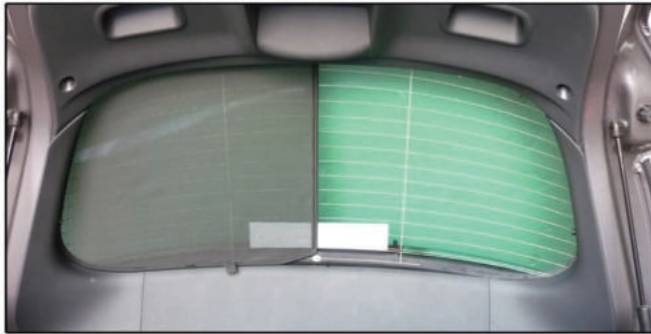

REN-MEGA-3-B

SIDE SHADE INSTALLATION

Installation

RENAULT MEGANE 3DR

REN-MEGA-3-B

SIDE SHADE INSTALLATION

X2

Installation

RENAULT MEGANE 3DR

REN-MEGA-3-B

TAILGATE SHADE INSTALLATION

Installation

RENAULT MEGANE 3DR

REN-MEGA-3-B

TAILGATE SHADE INSTALLATION

X2