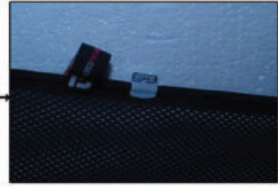

Installation Manual

RENAULT MEGANE 3DR
REN-MEGA-3-B

COMPONENTS INCLUDED

SIDE WINDOWS X2

TAILGATE WINDOW X2

CL-M02 x 4

Installation

RENAULT MEGANE 3DR

REN-MEGA-3-B

SIDE SHADE INSTALLATION

Installation

RENAULT MEGANE 3DR

REN-MEGA-3-B

SIDE SHADE INSTALLATION

X2

Installation