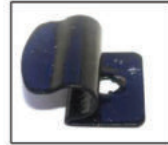

Installation Manual

RENAULT MEGANE 3DR
REN-MEGA-3-B

COMPONENTS INCLUDED

SIDE WINDOWS X2

TAILGATE WINDOW X2

CL-M02 x 4

Installation

RENAULT MEGANE 3DR

REN-MEGA-3-B

SIDE SHADE INSTALLATION

Installation

RENAULT MEGANE 3DR

REN-MEGA-3-B

SIDE SHADE INSTALLATION

X2

Installation

RENAULT MEGANE 3DR

REN-MEGA-3-B

TAILGATE SHADE INSTALLATION

Installation

RENAULT MEGANE 3DR

REN-MEGA-3-B

TAILGATE SHADE INSTALLATION

X2