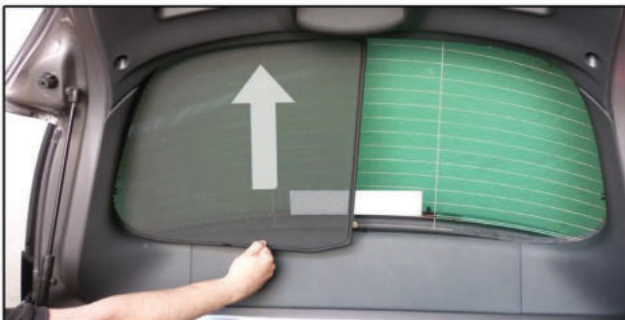

Installation

RENAULT MEGANE 3DR

REN-MEGA-3-B

TAILGATE SHADE INSTALLATION