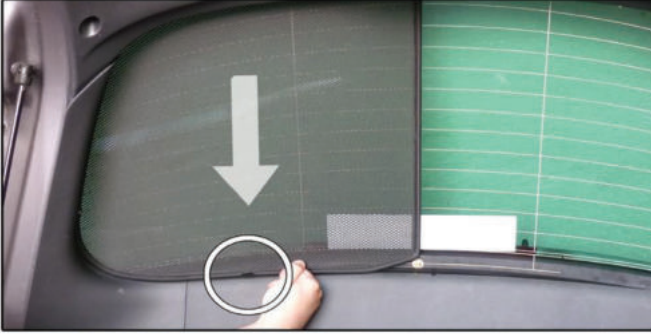

RENAULT MEGANE 3DR

REN-MEGA-3-B

TAILGATE SHADE INSTALLATION

Installation

RENAULT MEGANE 3DR

REN-MEGA-3-B

TAILGATE SHADE INSTALLATION

X2