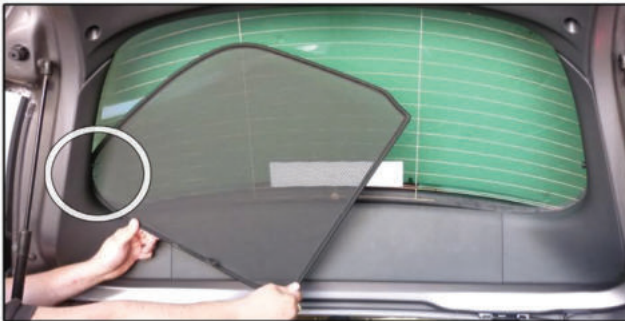

Installation

RENAULT MEGANE 3DR

REN-MEGA-3-B

TAILGATE SHADE INSTALLATION