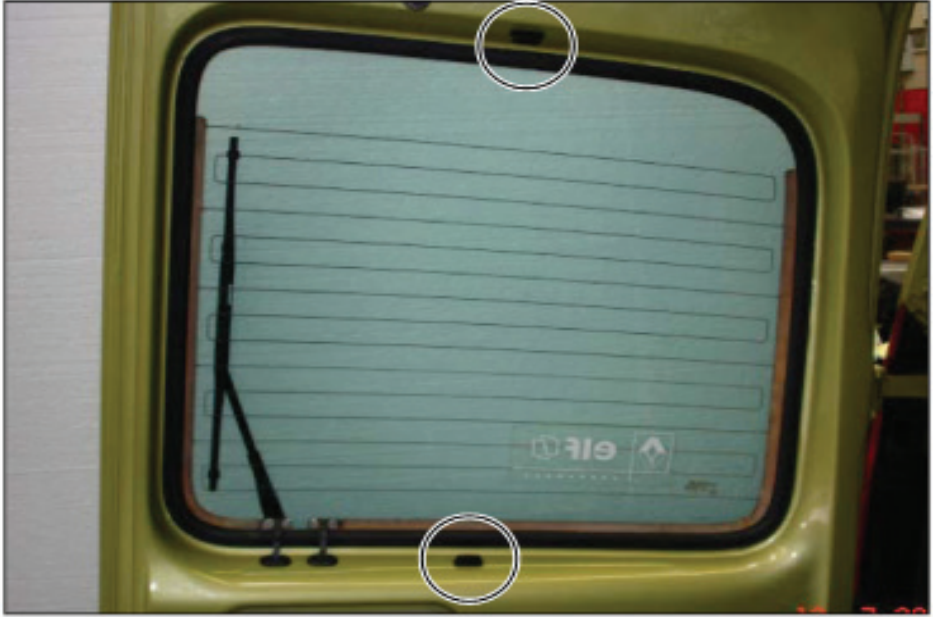

REAR SHADE INSTALLATION