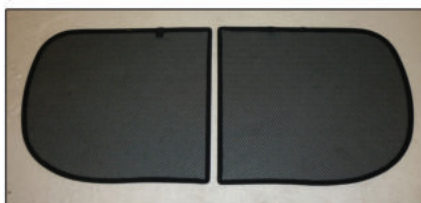

Installation Manual

RENAULT MEGANE ESTATE
REN-MEGA-E-B

COMPONENTS INCLUDED

SIDE WINDOWS X2

PORT WINDOW X2

TAILGATE WINDOW X2

CL-M02 x 6

CL-M05 x 4

Installation

RENAULT MEGANE ESTATE
REN-MEGA-E-B

SIDE SHADE INSTALLATION

Installation

RENAULT MEGANE ESTATE
REN-MEGA-E-B

SIDE SHADE INSTALLATION

X2

Installation

RENAULT MEGANE ESTATE
REN-MEGA-E-B

PORT SHADE INSTALLATION

X2

Installation

RENAULT MEGANE ESTATE
REN-MEGA-E-B

TAILGATE SHADE INSTALLATION

TAILGATE SHADE INSTALLATION

X2