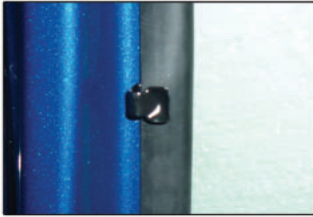

Installation Manual

RENAULT MEGANE ESTATE
REN-MEGA-E-B

COMPONENTS INCLUDED

SIDE WINDOWS X2

PORT WINDOW X2

TAILGATE WINDOW X2

CL-M02 x 6

CL-M05 x 4

Installation

RENAULT MEGANE ESTATE
REN-MEGA-E-B

SIDE SHADE INSTALLATION

Installation

RENAULT MEGANE ESTATE
REN-MEGA-E-B

SIDE SHADE INSTALLATION

X2

Installation

RENAULT MEGANE ESTATE
REN-MEGA-E-B

PORT SHADE INSTALLATION

X2

Installation

RENAULT MEGANE ESTATE
REN-MEGA-E-B

TAILGATE SHADE INSTALLATION

TAILGATE SHADE INSTALLATION

X2