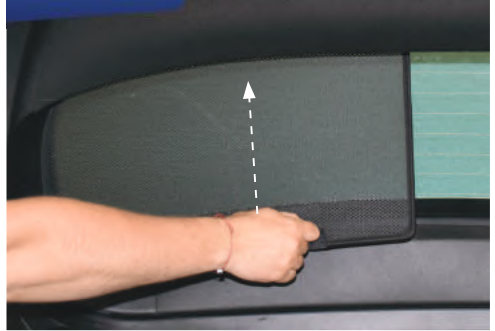

STEP #3

ATTACH SIDE SHADE BEHIND CLIPS

STEP #4

ENSURE SECURELY FITTED IN PLACE

CAR[®]
SHADES

Rear Shade Installation

RENAULT MEGANE 5DR
REN-MEGA-5-C

COMPONENTS NEEDED:

CL-M12 x 2

CL-M14 x 1

STEP #1

ATTACH CLIPS ON SHADE EDGES

STEP #2

POSITION THE REAR SHADE

STEP #3

INSERT CLIPS BEHIND INTERIOR TRIM