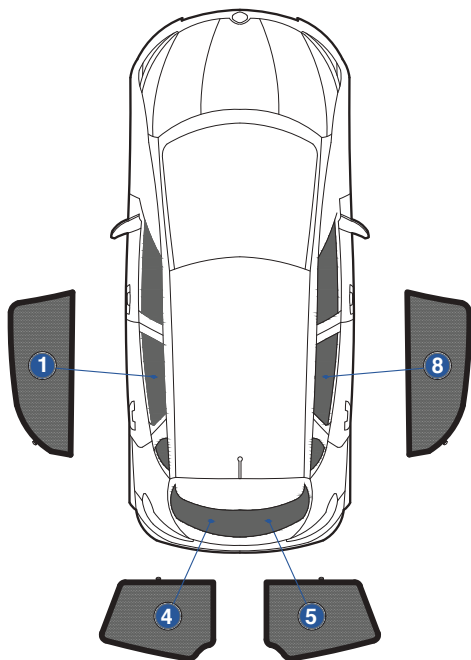

Installation Manual

RENAULT MEGANE 5DR
REN-MEGA-5-C

COMPONENTS INCLUDED

SHADES

FIXING CLIPS

CL-M05 x 6

CL-M14 x 1

CL-M12 x 2

CL-T01 x 1

Side Shade Installation

RENAULT MEGANE 5DR
REN-MEGA-5-C

COMPONENTS NEEDED:

STEP #1

INSERT CLIPS INSIDE WEATHERSTRIP

STEP #2

POSITION THE SIDE SHADE