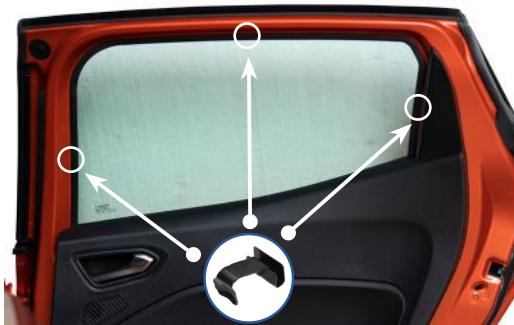

Installation

RENAULT CLIO 5DR
REN-CLIO-5-D

Components Needed

Side Shade Installation

STEP 1

STEP 2

STEP 3

STEP 4

STEP 5

Repeat steps 3 & 4 for the other M11 clips.

STEP 6