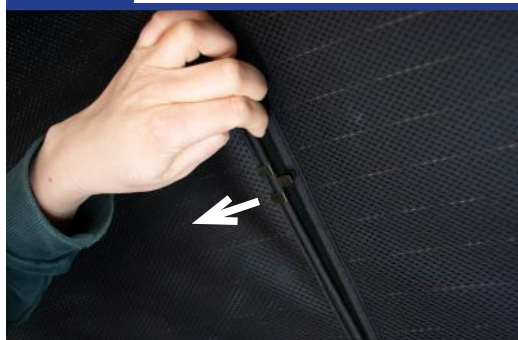

RENAULT CLIO 5DR
REN-CLIO-5-D

Tailgate Shade Installation

STEP 7

Repeat this whole process for the other side.

STEP 8

STEP 9

STEP 10

STEP 11