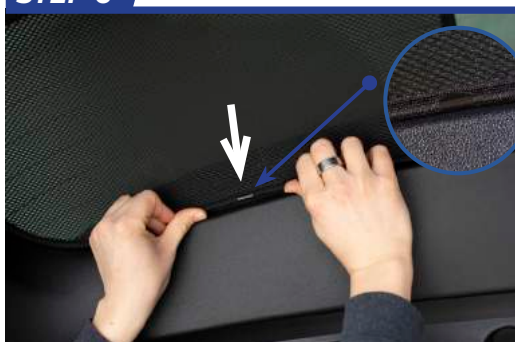

STEP 2

STEP 3

STEP 4

STEP 5

STEP 6

Installation

RENAULT MEGANE ESTATE
REN-MEGA-E-C

Tailgate Shade Installation