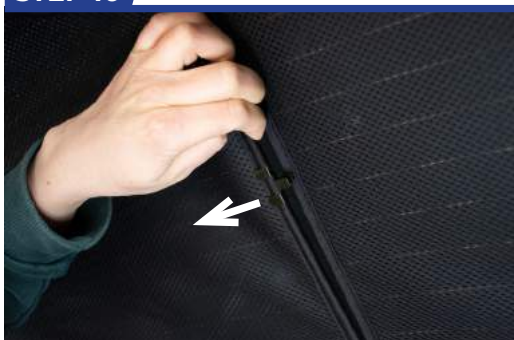

Installation

RENAULT MEGANE ESTATE
REN-MEGA-E-C

Tailgate Shade Installation

STEP 7

Repeat this whole process for the other side.

STEP 8

STEP 9

STEP 10

STEP 11

STEP 12