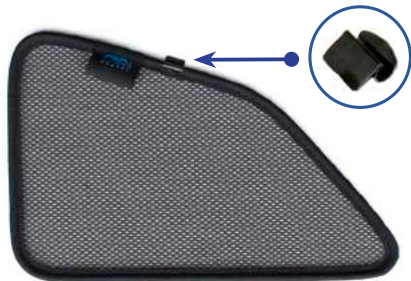

Installation

RENAULT MEGANE ESTATE
REN-MEGA-E-C

Components Needed

Port Shade Installation

STEP 1