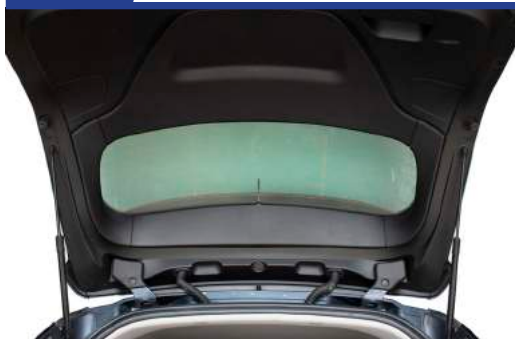

Installation

RENAULT MEGANE ESTATE
REN-MEGA-E-C

Components Needed

Tailgate Shades

CL-M12 x 2

CL-M14 x 1

Tailgate Shade Installation

STEP 1

STEP 2

STEP 3

STEP 4

STEP 5

STEP 6

Installation

RENAULT MEGANE ESTATE
REN-MEGA-E-C

Tailgate Shade Installation