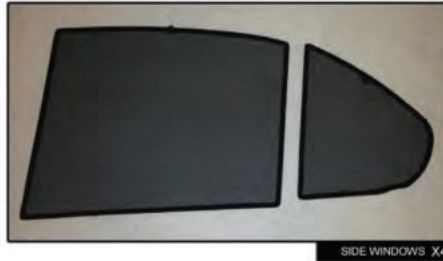

Installation Manual

ROVER 25 5DR
ROV-25-5-A

COMPONENTS INCLUDED

CL-P02 x 4

CL-M04 x 2

CL-M12 x 2

CL-M14 x 1

Installation

ROVER 25 5DR

ROV-25-5-A

SIDE SHADE INSTALLATION

Installation

ROVER 25 5DR

ROV-25-5-A

SIDE SHADE INSTALLATION

Installation