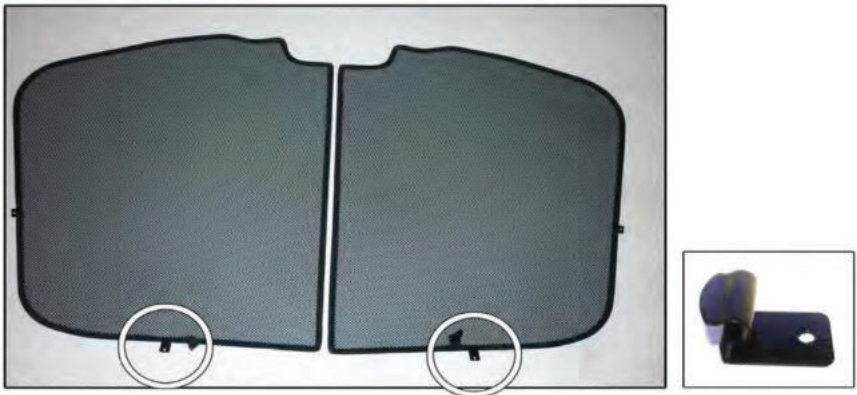

X2

Installation

ROVER 25 5DR

ROV-25-5-A

TAILGATE SHADE INSTALLATION

Installation

ROVER 25 5DR

ROV-25-5-A