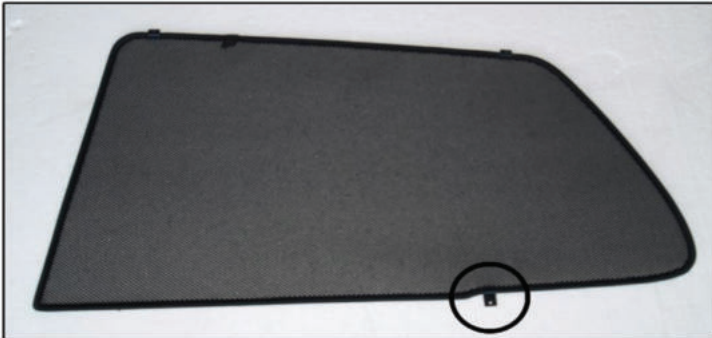

Installation Manual

SAAB 9-5 4DR

SAA-95-4-A

COMPONENTS INCLUDED

SIDE WINDOWS X2

TAILGATE WINDOW X2

CL-M02 x 6

CL-M03 x 2

CL-M14 x 1

Installation

SAAB 9-5 4DR

SAA-95-4-A

SIDE SHADE INSTALLATION

Installation

SAAB 9-5 4DR

SAA-95-4-A