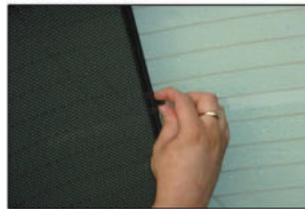

TAILGATE SHADE INSTALLATION