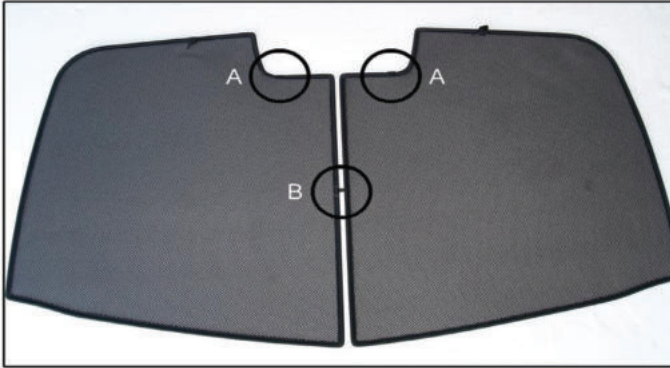

Installation

SAAB 9-5 4DR

SAA-95-4-A

TAILGATE SHADE INSTALLATION