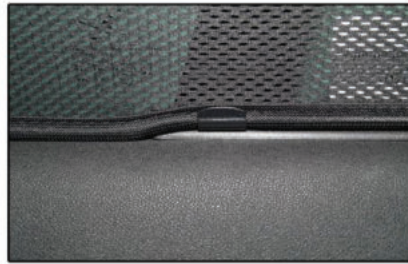

Installation

SAAB 9-5 4DR

SAA-95-4-A

SIDE SHADE INSTALLATION