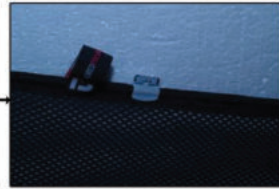

Installation Manual

SAAB 9-5 4DR

SAA-95-4-A

COMPONENTS INCLUDED

SIDE WINDOWS X2

TAILGATE WINDOW X2

CL-M02 x 6

CL-M03 x 2

CL-M14 x 1

Installation

SAAB 9-5 4DR

SAA-95-4-A

SIDE SHADE INSTALLATION

Installation

SAAB 9-5 4DR

SAA-95-4-A

SIDE SHADE INSTALLATION

Installation

SAAB 9-5 4DR

SAA-95-4-A

SIDE SHADE INSTALLATION

X2

Installation

SAAB 9-5 4DR