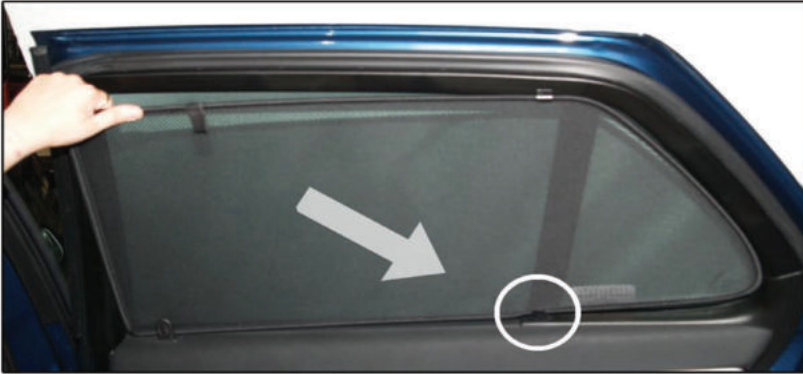

Installation

SAAB 9-5 4DR

SAA-95-4-A

SIDE SHADE INSTALLATION