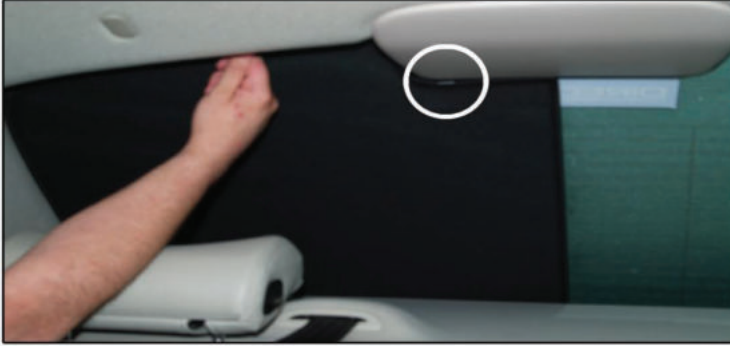

SAA-95-4-A

TAILGATE SHADE INSTALLATION

Installation

SAAB 9-5 4DR

SAA-95-4-A

TAILGATE SHADE INSTALLATION

Installation

SAAB 9-5 4DR