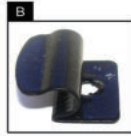

SAAB 9-3 5DR

SAA-93-5-A

PORT SHADE INSTALLATION

X2

Installation

SAAB 9-3 5DR

SAA-93-5-A

TAILGATE SHADE INSTALLATION

Installation

SAAB 9-3 5DR

SAA-93-5-A

TAILGATE SHADE INSTALLATION