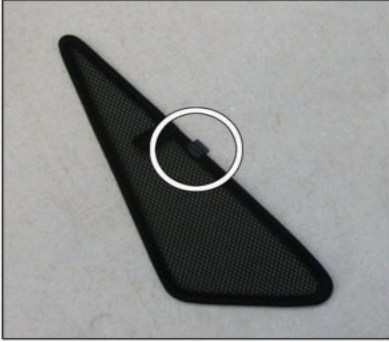

SAA-93-5-A

SIDE SHADE INSTALLATION

X2

Installation

SAAB 9-3 5DR

SAA-93-5-A

PORT SHADE INSTALLATION

Installation