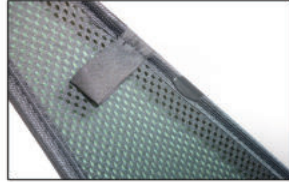

SAA-93-5-A

SIDE SHADE INSTALLATION

X2

Installation

SAAB 9-3 5DR

SAA-93-5-A

PORT SHADE INSTALLATION

Installation

SAAB 9-3 5DR

SAA-93-5-A

PORT SHADE INSTALLATION

X2

Installation

SAAB 9-3 5DR

SAA-93-5-A

TAILGATE SHADE INSTALLATION