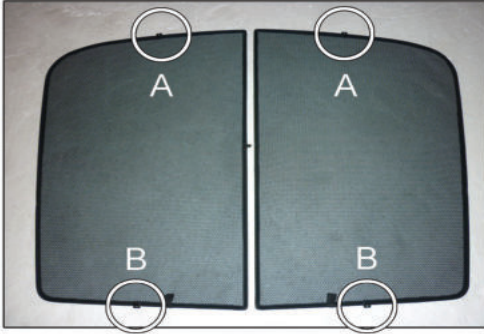

SAAB 9-3 5DR

SAA-93-5-A

PORT SHADE INSTALLATION

X2

Installation

SAAB 9-3 5DR

SAA-93-5-A

TAILGATE SHADE INSTALLATION