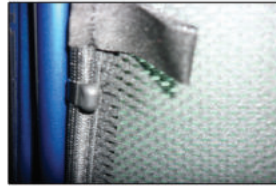

SIDE SHADE INSTALLATION