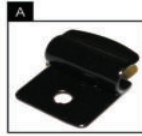

SAAB 9-3 5DR

SAA-93-5-A

PORT SHADE INSTALLATION

X2

Installation

SAAB 9-3 5DR

SAA-93-5-A

TAILGATE SHADE INSTALLATION