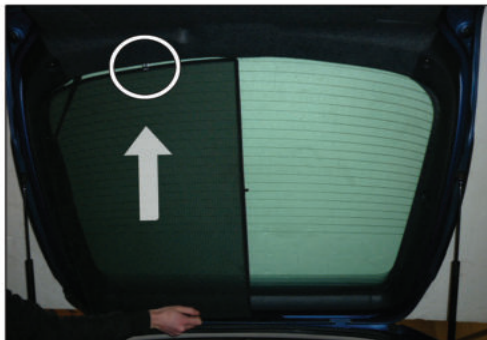

SAAB 9-3 5DR

SAA-93-5-A

PORT SHADE INSTALLATION

X2

Installation

SAAB 9-3 5DR

SAA-93-5-A

TAILGATE SHADE INSTALLATION