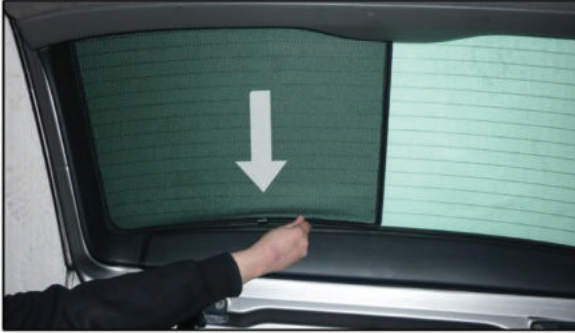

SAA-95-E-A

TAILGATE SHADE INSTALLATION

Installation

SAAB 9-5 ESTATE

SAA-95-E-A

TAILGATE SHADE INSTALLATION

X2

Installation