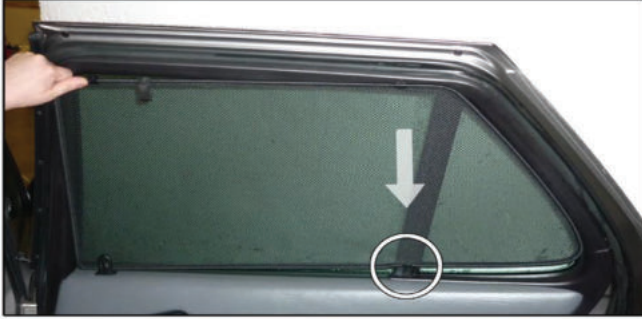

Installation Manual

SAAB 9-5 ESTATE
SAA-95-E-A

COMPONENTS INCLUDED

SIDE WINDOWS X2

PORT WINDOW X2

TAILGATE WINDOW X2

CL-M02 x 10

CL-M03 x 2

Installation

SAAB 9-5 ESTATE

SAA-95-E-A

SIDE SHADE INSTALLATION

Installation

SAAB 9-5 ESTATE

SAA-95-E-A

SIDE SHADE INSTALLATION

Installation

SAAB 9-5 ESTATE

SAA-95-E-A

SIDE SHADE INSTALLATION

X2

Installation

SAAB 9-5 ESTATE

SAA-95-E-A