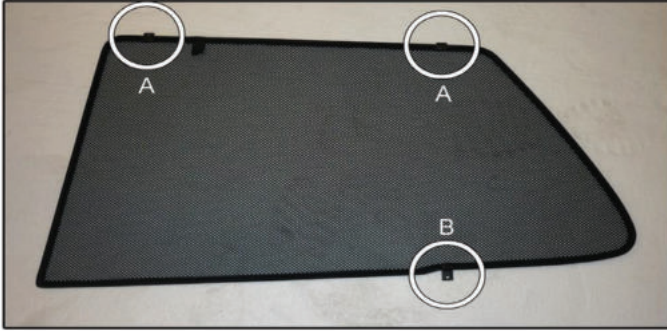

Installation Manual

SAAB 9-5 ESTATE
SAA-95-E-A

COMPONENTS INCLUDED

SIDE WINDOWS X2

PORT WINDOW X2

TAILGATE WINDOW X2

CL-M02 x 10

CL-M03 x 2

Installation

SAAB 9-5 ESTATE

SAA-95-E-A

SIDE SHADE INSTALLATION

Installation

SAAB 9-5 ESTATE

SAA-95-E-A

SIDE SHADE INSTALLATION