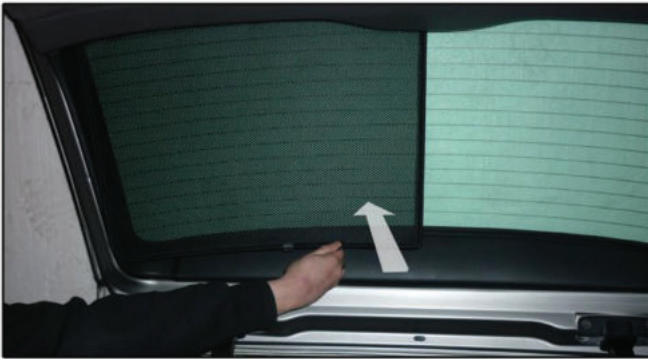

Installation

SAAB 9-5 ESTATE

SAA-95-E-A

TAILGATE SHADE INSTALLATION