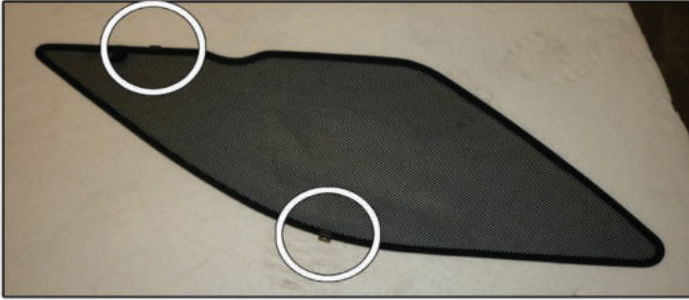

Installation

SAAB 9-5 ESTATE

SAA-95-E-A

PORT SHADE INSTALLATION