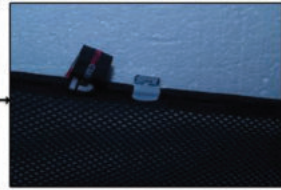

Installation Manual

SAAB 9-5 ESTATE
SAA-95-E-A

COMPONENTS INCLUDED

SIDE WINDOWS X2

PORT WINDOW X2

TAILGATE WINDOW X2

CL-M02 x 10

CL-M03 x 2

Installation

SAAB 9-5 ESTATE

SAA-95-E-A

SIDE SHADE INSTALLATION

Installation

SAAB 9-5 ESTATE

SAA-95-E-A

SIDE SHADE INSTALLATION