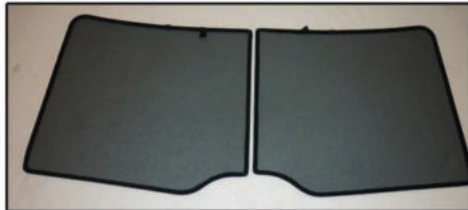

Installation Manual

SAAB 9-5 ESTATE
SAA-95-E-A

COMPONENTS INCLUDED

SIDE WINDOWS X2

PORT WINDOW X2

TAILGATE WINDOW X2

CL-M02 x 10

CL-M03 x 2