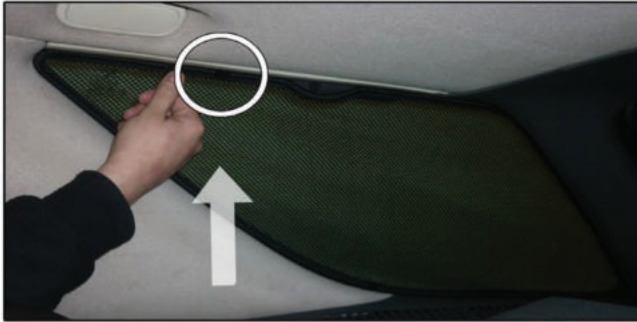

PORT SHADE INSTALLATION

Installation

SAAB 9-5 ESTATE

SAA-95-E-A

PORT SHADE INSTALLATION

X2

Installation

SAAB 9-5 ESTATE