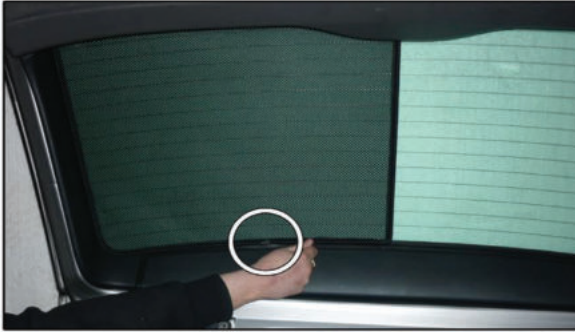

SAA-95-E-A

TAILGATE SHADE INSTALLATION

Installation

SAAB 9-5 ESTATE

SAA-95-E-A

TAILGATE SHADE INSTALLATION

X2

Installation