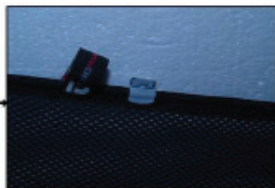

SIDE SHADE INSTALLATION

X2

Installation

SEAT IBIZA 5DR
SEA-IBIZ-5-A

PORT SHADE INSTALLATION

Installation

SEAT IBIZA 5DR
SEA-IBIZ-5-A

PORT SHADE INSTALLATION