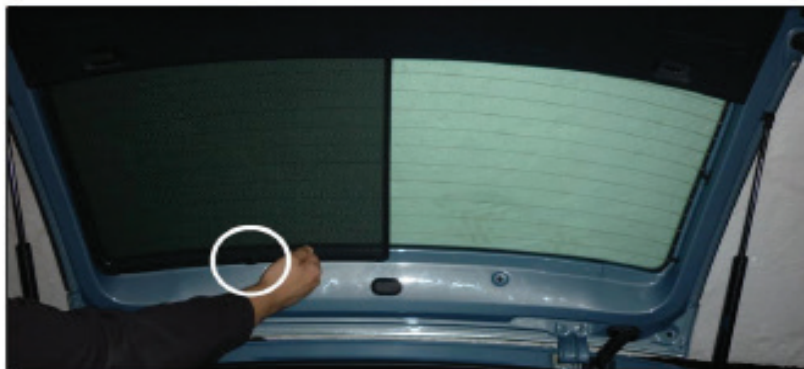

SIDE SHADE INSTALLATION

X2

Installation

SEAT IBIZA 5DR
SEA-IBIZ-5-A

PORT SHADE INSTALLATION

Installation

SEAT IBIZA 5DR
SEA-IBIZ-5-A

PORT SHADE INSTALLATION

x2

Installation

SEAT IBIZA 5DR
SEA-IBIZ-5-A

TAILGATE SHADE INSTALLATION

Installation

SEAT IBIZA 5DR
SEA-IBIZ-5-A

TAILGATE SHADE INSTALLATION

Installation