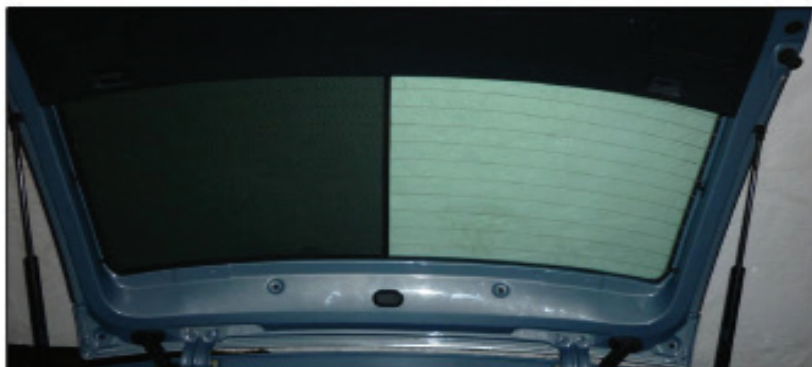

SIDE SHADE INSTALLATION

X2

Installation

SEAT IBIZA 5DR
SEA-IBIZ-5-A

PORT SHADE INSTALLATION

Installation

SEAT IBIZA 5DR
SEA-IBIZ-5-A

PORT SHADE INSTALLATION

x2

Installation

SEAT IBIZA 5DR
SEA-IBIZ-5-A

TAILGATE SHADE INSTALLATION

Installation

SEAT IBIZA 5DR
SEA-IBIZ-5-A

TAILGATE SHADE INSTALLATION

Installation