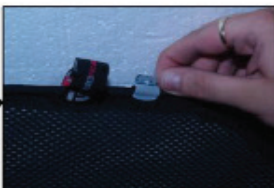

SIDE SHADE INSTALLATION

X2

Installation

SEAT IBIZA 5DR
SEA-IBIZ-5-A

PORT SHADE INSTALLATION

Installation

SEAT IBIZA 5DR
SEA-IBIZ-5-A

PORT SHADE INSTALLATION