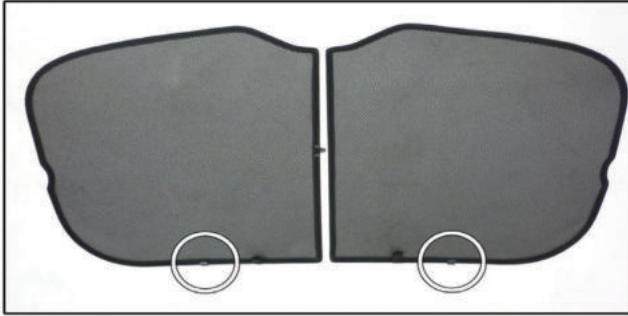

Installation

SEAT IBIZA 5DR

SEA-IBIZ-5-B

TAILGATE SHADE INSTALLATION