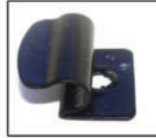

Installation Manual

SEAT IBIZA 5DR

SEA-IBIZ-5-B

COMPONENTS INCLUDED

SIDE WINDOWS X2

PORT WINDOWS X2

TAILGATE WINDOW X2

CL-M02 x 6

CL-M09 x 4

CL-M14 x 1

Installation

SEAT IBIZA 5DR

SEA-IBIZ-5-B

SIDE SHADE INSTALLATION

Installation

SEAT IBIZA 5DR

SEA-IBIZ-5-B

SIDE SHADE INSTALLATION

X2

Installation

SEAT IBIZA 5DR

SEA-IBIZ-5-B

PORT SHADE INSTALLATION

X2

Installation

SEAT IBIZA 5DR

SEA-IBIZ-5-B

TAILGATE SHADE INSTALLATION

Installation

SEAT IBIZA 5DR

SEA-IBIZ-5-B

TAILGATE SHADE INSTALLATION