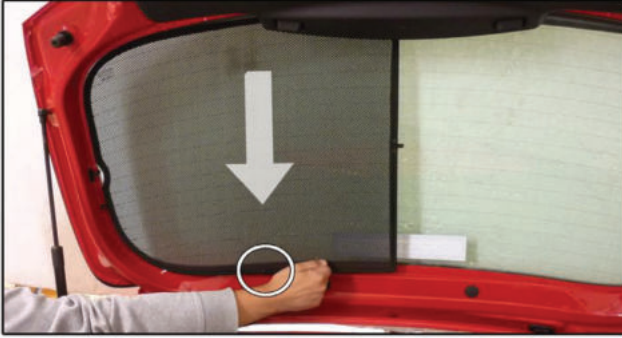

Installation

SEAT IBIZA 5DR

SEA-IBIZ-5-B

TAILGATE SHADE INSTALLATION

Installation

SEAT IBIZA 5DR

SEA-IBIZ-5-B

TAILGATE SHADE INSTALLATION