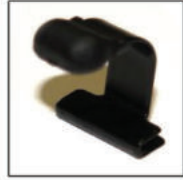

Installation Manual

SEAT IBIZA 5DR

SEA-IBIZ-5-B

COMPONENTS INCLUDED

SIDE WINDOWS X2

PORT WINDOWS X2

TAILGATE WINDOW X2

CL-M02 x 6

CL-M09 x 4

CL-M14 x 1

Installation

SEAT IBIZA 5DR

SEA-IBIZ-5-B

SIDE SHADE INSTALLATION

Installation

SEAT IBIZA 5DR

SEA-IBIZ-5-B

SIDE SHADE INSTALLATION

X2

Installation

SEAT IBIZA 5DR

SEA-IBIZ-5-B

PORT SHADE INSTALLATION

X2