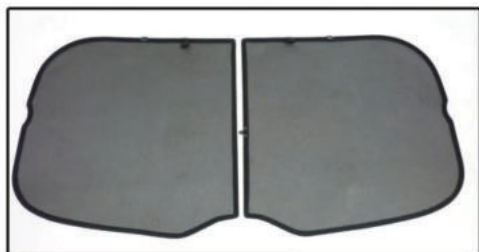

Installation Manual

SEAT IBIZA 5DR

SEA-IBIZ-5-B

COMPONENTS INCLUDED

SIDE WINDOWS X2

PORT WINDOWS X2

TAILGATE WINDOW X2

CL-M02 x 6

CL-M09 x 4

CL-M14 x 1

Installation

SEAT IBIZA 5DR

SEA-IBIZ-5-B

SIDE SHADE INSTALLATION

Installation

SEAT IBIZA 5DR