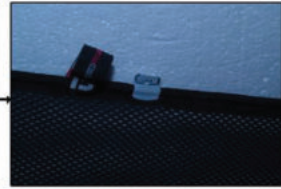

SEA-IBIZ-5-B

SIDE SHADE INSTALLATION

X2

Installation

SEAT IBIZA 5DR

SEA-IBIZ-5-B

PORT SHADE INSTALLATION

X2