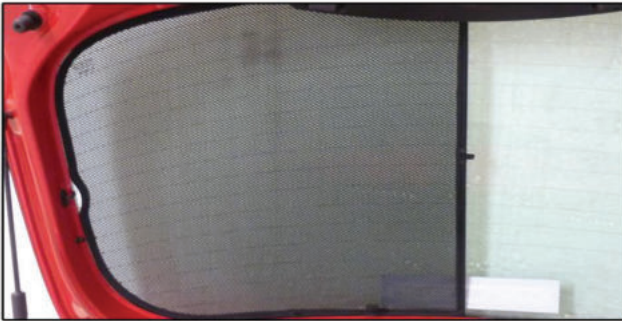

Installation

SEAT IBIZA 5DR

SEA-IBIZ-5-B

TAILGATE SHADE INSTALLATION

Installation

SEAT IBIZA 5DR

SEA-IBIZ-5-B

TAILGATE SHADE INSTALLATION