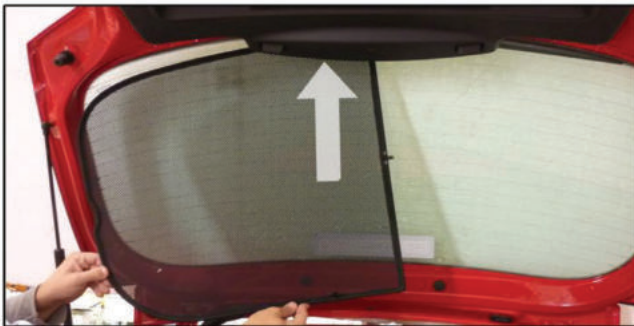

Installation

SEAT IBIZA 5DR

SEA-IBIZ-5-B

TAILGATE SHADE INSTALLATION