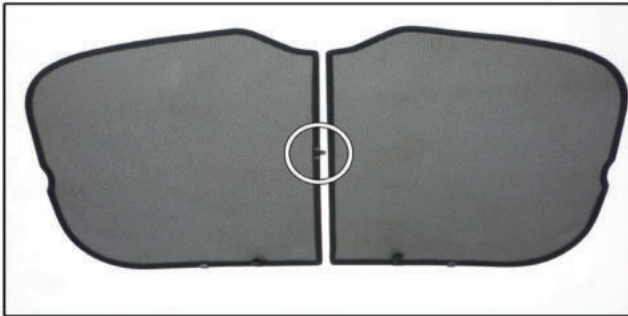

Installation

SEAT IBIZA 5DR

SEA-IBIZ-5-B

TAILGATE SHADE INSTALLATION