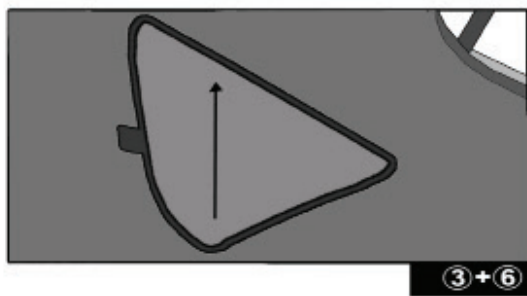

CL-M05

Installation

SEAT LEON 5DR
SEA-LEON-5-D

QUARTER LIGHT SHADE INSTALLATION

Installation

SEAT LEON 5DR
SEA-LEON-5-D

REAR SHADE INSTALLATION