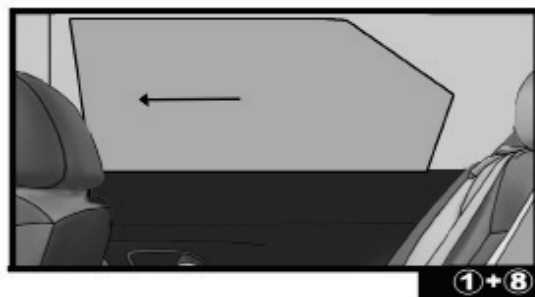

Installation

SEAT LEON 5DR
SEA-LEON-5-D

SIDE SHADE INSTALLATION