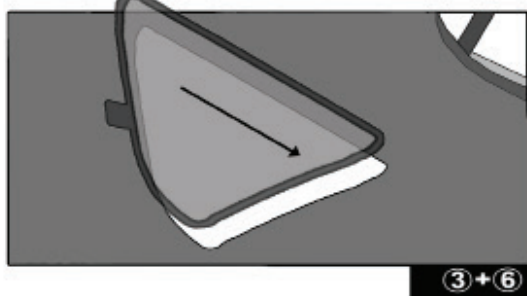

CL-M05

Installation

SEAT LEON 5DR
SEA-LEON-5-D

QUARTER LIGHT SHADE INSTALLATION

Installation

SEAT LEON 5DR
SEA-LEON-5-D

REAR SHADE INSTALLATION