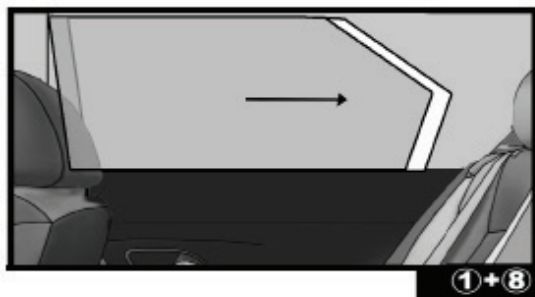

Installation

SEAT LEON 5DR
SEA-LEON-5-D

SIDE SHADE INSTALLATION