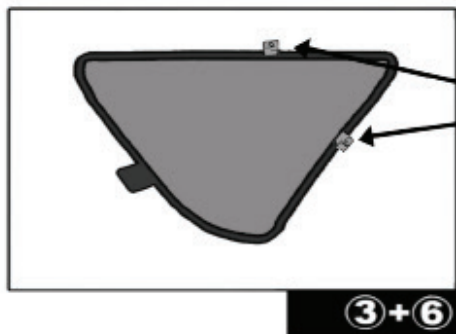

CL-M05

Installation

SEAT LEON 5DR
SEA-LEON-5-D

QUARTER LIGHT SHADE INSTALLATION

Installation

SEAT LEON 5DR
SEA-LEON-5-D

REAR SHADE INSTALLATION