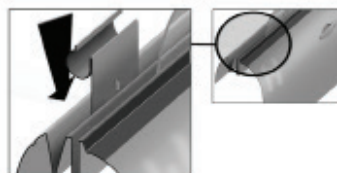

CL-M05

Installation

SEAT LEON 5DR
SEA-LEON-5-D

QUARTER LIGHT SHADE INSTALLATION

Installation

SEAT LEON 5DR
SEA-LEON-5-D

REAR SHADE INSTALLATION