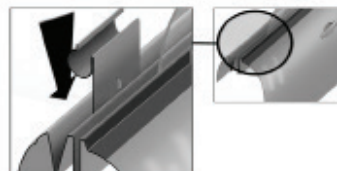

CL-M05

Installation

SEAT LEON 5DR
SEA-LEON-5-D

QUARTER LIGHT SHADE INSTALLATION

Installation

SEAT LEON 5DR
SEA-LEON-5-D

REAR SHADE INSTALLATION