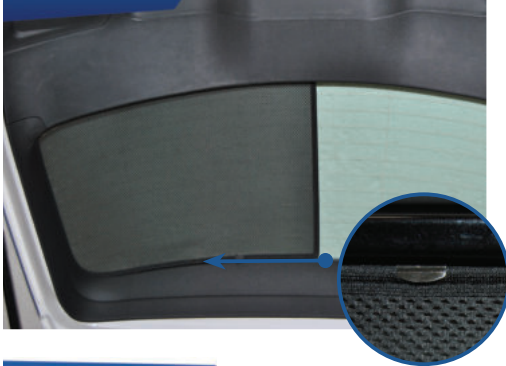

SEAT LEON EST
SEA-LEON-E-D

COMPONENTS NEEDED:

STEP #1

POSITION THE SIDE SHADE

STEP #2

ENSURE SECURELY FITTED IN PLACE

Rear Shade Installation

SEAT LEON EST
SEA-LEON-E-D

COMPONENTS NEEDED:

STEP #1 ATTACH CLIPS ON SHADE EDGES

STEP #2 POSITION THE REAR SHADE

STEP #3 INSERT CLIPS BEHIND INTERIOR TRIM

STEP #4 REPEAT THE PROCESS ON OTHER SHADE

STEP #5 ENSURE SECURELY FITTED IN PLACE