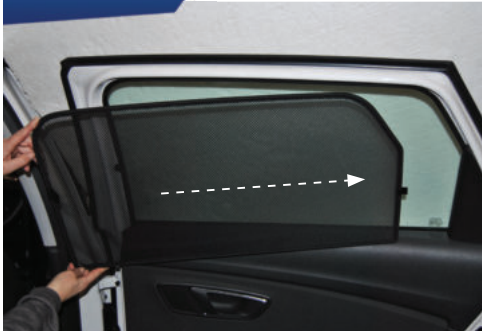

CL-T01 x 1

Side Shade Installation

SEAT LEON EST
SEA-LEON-E-D

COMPONENTS NEEDED:

STEP #1

INSERT CLIPS INSIDE WEATHERSTRIP

STEP #2

ATTACH CLIPS ON SHADE EDGES

STEP #3

POSITION THE SIDE SHADE

STEP #4

ATTACH SIDE SHADE BEHIND CLIPS

STEP #5

ENSURE SECURELY FITTED IN PLACE

CAR SHADES

Quarter Light Shade Installation