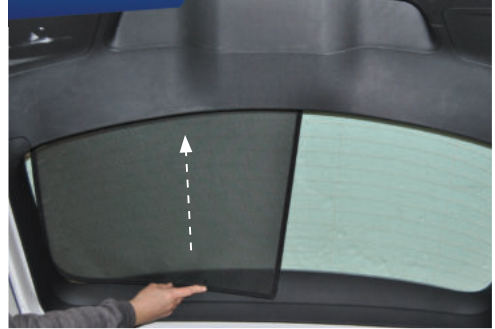

STEP #2 POSITION THE REAR SHADE