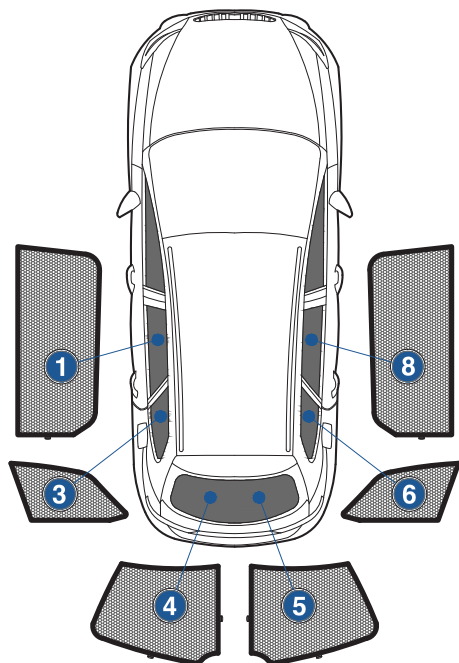

Installation Manual

SEAT LEON EST
SEA-LEON-E-D

COMPONENTS INCLUDED

SHADES

FIXING CLIPS

CL-M12 x 4

CL-M05 x 2

CL-M14 x 1

CL-T01 x 1

Side Shade Installation

SEAT LEON EST
SEA-LEON-E-D

COMPONENTS NEEDED:

STEP #1

INSERT CLIPS INSIDE WEATHERSTRIP

STEP #2

ATTACH CLIPS ON SHADE EDGES

STEP #3

POSITION THE SIDE SHADE

STEP #4

ATTACH SIDE SHADE BEHIND CLIPS

STEP #5

ENSURE SECURELY FITTED IN PLACE

CAR SHADES

Quarter Light Shade Installation