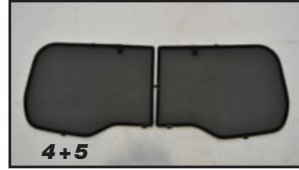

Rear Shade Installation

SEAT LEON EST
SEA-LEON-E-D

COMPONENTS NEEDED: