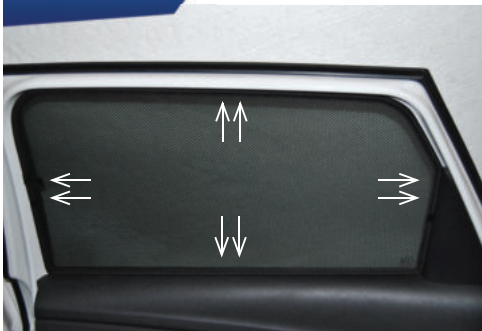

CL-T01 x 1

Side Shade Installation

SEAT LEON EST
SEA-LEON-E-D

COMPONENTS NEEDED:

STEP #1

INSERT CLIPS INSIDE WEATHERSTRIP

STEP #2

ATTACH CLIPS ON SHADE EDGES

STEP #3

POSITION THE SIDE SHADE

STEP #4

ATTACH SIDE SHADE BEHIND CLIPS

STEP #5

ENSURE SECURELY FITTED IN PLACE

CAR SHADES

Quarter Light Shade Installation