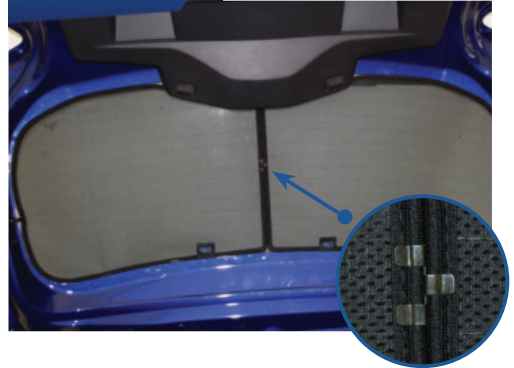

STEP #4

REPEAT THE PROCESS ON OTHER SHADE