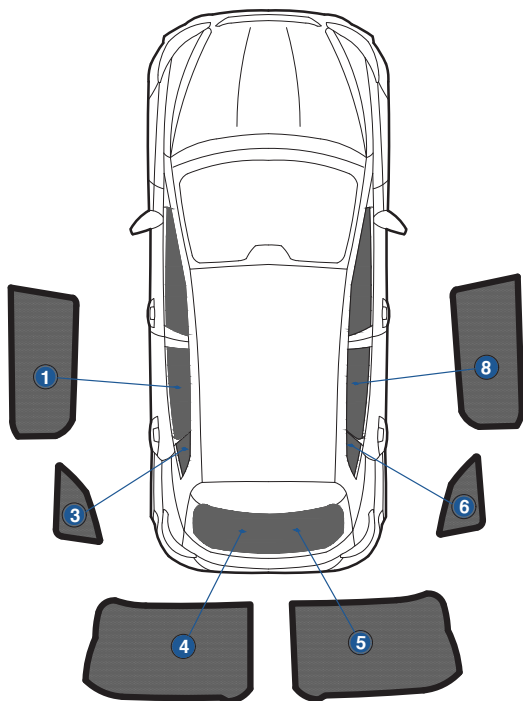

Installation Manual

SEAT IBIZA 5DR
SEA-IBIZ-5-C

COMPONENTS INCLUDED

SHADES

FIXING CLIPS

CL-M02 x 8

CL-M05 x 4

CL-M14 x 1

CL-T01 x 1

Side Shade Installation

SEAT IBIZA 5DR
SEA-IBIZ-5-C

COMPONENTS NEEDED:

STEP #1

INSERT CLIPS INSIDE WEATHERSTRIP

STEP #2

POSITION THE SIDE SHADE

STEP #3

ATTACH SIDE SHADE BEHIND CLIPS

STEP #4

ENSURE SECURELY FITTED IN PLACE

CAR[®]
SHADES

Quarter Light Shade Installation

SEAT IBIZA 5DR
SEA-IBIZ-5-C

COMPONENTS NEEDED:

STEP #1

ATTACH CLIPS ON SHADE EDGES

STEP #2

INSERT CLIPS BEHIND INTERIOR TRIM

STEP #3

ENSURE SECURELY FITTED IN PLACE

CAR[®]
SHADES

Rear Shade Installation