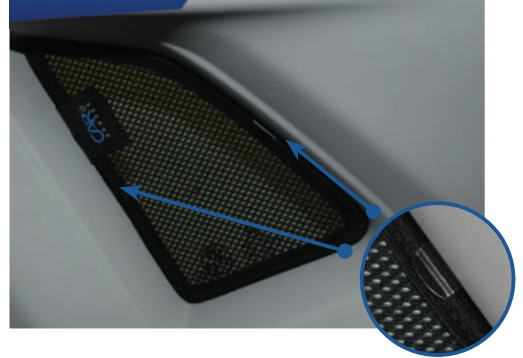

CL-T01 x 1

Side Shade Installation

SEAT IBIZA 5DR
SEA-IBIZ-5-C

COMPONENTS NEEDED:

STEP #1

INSERT CLIPS INSIDE WEATHERSTRIP

STEP #2

POSITION THE SIDE SHADE

STEP #3

ATTACH SIDE SHADE BEHIND CLIPS

STEP #4

ENSURE SECURELY FITTED IN PLACE

CAR[®]
SHADES

Quarter Light Shade Installation

SEAT IBIZA 5DR
SEA-IBIZ-5-C

COMPONENTS NEEDED:

STEP #1

ATTACH CLIPS ON SHADE EDGES

STEP #2

INSERT CLIPS BEHIND INTERIOR TRIM

STEP #3

ENSURE SECURELY FITTED IN PLACE

CAR[®]
SHADES

Rear Shade Installation