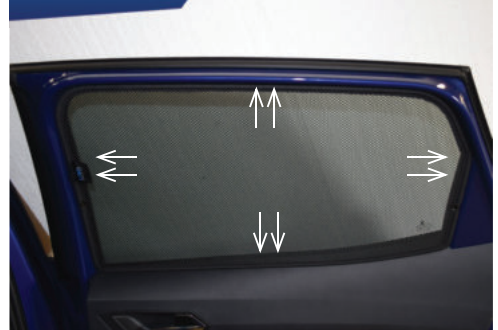

CL-T01 x 1

Side Shade Installation

SEAT IBIZA 5DR
SEA-IBIZ-5-C

COMPONENTS NEEDED:

STEP #1

INSERT CLIPS INSIDE WEATHERSTRIP

STEP #2

POSITION THE SIDE SHADE

STEP #3

ATTACH SIDE SHADE BEHIND CLIPS

STEP #4

ENSURE SECURELY FITTED IN PLACE

CAR[®]
SHADES

Quarter Light Shade Installation

SEAT IBIZA 5DR
SEA-IBIZ-5-C

COMPONENTS NEEDED: