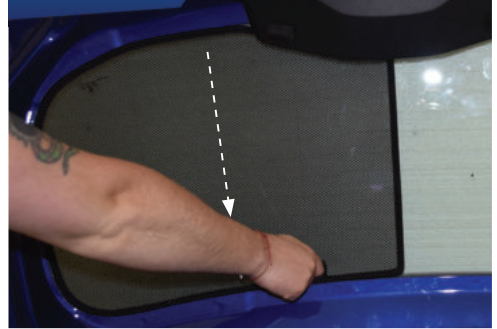

SEAT IBIZA 5DR
SEA-IBIZ-5-C

COMPONENTS NEEDED:

STEP #1

ATTACH CLIPS ON SHADE EDGES

STEP #2

POSITION THE REAR SHADE

STEP #3

INSERT CLIPS BEHIND INTERIOR TRIM