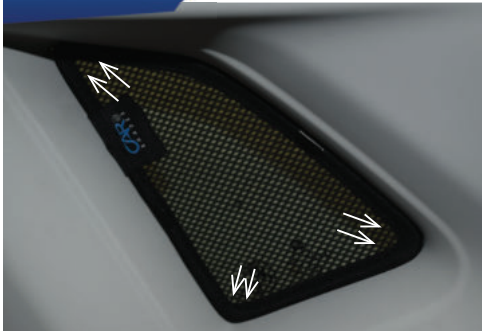

STEP #3

ATTACH SIDE SHADE BEHIND CLIPS

STEP #4

ENSURE SECURELY FITTED IN PLACE

CAR[®]
SHADES

Quarter Light Shade Installation

SEAT IBIZA 5DR
SEA-IBIZ-5-C

COMPONENTS NEEDED:

STEP #1

ATTACH CLIPS ON SHADE EDGES

STEP #2

INSERT CLIPS BEHIND INTERIOR TRIM

STEP #3

ENSURE SECURELY FITTED IN PLACE

CAR[®]
SHADES

Rear Shade Installation