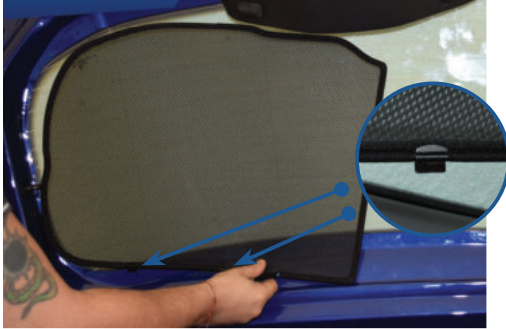

STEP #3

ATTACH SIDE SHADE BEHIND CLIPS

STEP #4

ENSURE SECURELY FITTED IN PLACE

CAR[®]
SHADES

Quarter Light Shade Installation

SEAT IBIZA 5DR
SEA-IBIZ-5-C

COMPONENTS NEEDED:

STEP #1

ATTACH CLIPS ON SHADE EDGES

STEP #2

INSERT CLIPS BEHIND INTERIOR TRIM

STEP #3

ENSURE SECURELY FITTED IN PLACE

CAR[®]
SHADES

Rear Shade Installation

SEAT IBIZA 5DR
SEA-IBIZ-5-C

COMPONENTS NEEDED:

STEP #1

ATTACH CLIPS ON SHADE EDGES

STEP #2

POSITION THE REAR SHADE

STEP #3

INSERT CLIPS BEHIND INTERIOR TRIM