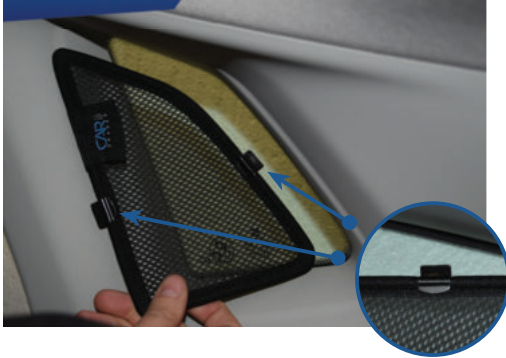

CL-T01 x 1

Side Shade Installation

SEAT IBIZA 5DR
SEA-IBIZ-5-C

COMPONENTS NEEDED:

STEP #1

INSERT CLIPS INSIDE WEATHERSTRIP

STEP #2

POSITION THE SIDE SHADE

STEP #3

ATTACH SIDE SHADE BEHIND CLIPS

STEP #4

ENSURE SECURELY FITTED IN PLACE

CAR[®]
SHADES

Quarter Light Shade Installation

SEAT IBIZA 5DR
SEA-IBIZ-5-C

COMPONENTS NEEDED:

STEP #1

ATTACH CLIPS ON SHADE EDGES

STEP #2

INSERT CLIPS BEHIND INTERIOR TRIM

STEP #3

ENSURE SECURELY FITTED IN PLACE

CAR[®]
SHADES

Rear Shade Installation