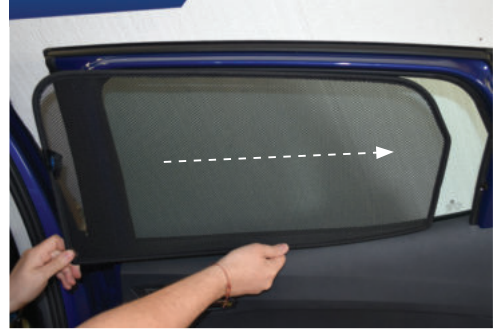

CL-T01 x 1

Side Shade Installation

SEAT IBIZA 5DR
SEA-IBIZ-5-C

COMPONENTS NEEDED:

STEP #1

INSERT CLIPS INSIDE WEATHERSTRIP

STEP #2

POSITION THE SIDE SHADE

STEP #3

ATTACH SIDE SHADE BEHIND CLIPS

STEP #4

ENSURE SECURELY FITTED IN PLACE

CAR[®]
SHADES

Quarter Light Shade Installation

SEAT IBIZA 5DR
SEA-IBIZ-5-C

COMPONENTS NEEDED: