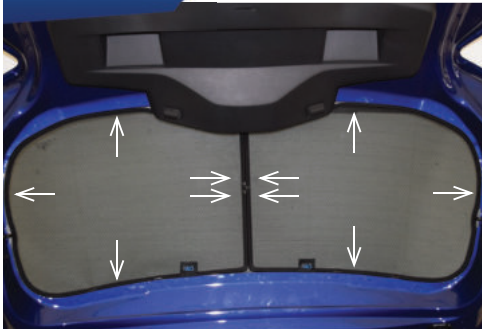

STEP #1

ATTACH CLIPS ON SHADE EDGES

STEP #2

INSERT CLIPS BEHIND INTERIOR TRIM

STEP #3

ENSURE SECURELY FITTED IN PLACE

CAR[®]
SHADES

Rear Shade Installation

SEAT IBIZA 5DR
SEA-IBIZ-5-C

COMPONENTS NEEDED:

STEP #1

ATTACH CLIPS ON SHADE EDGES

STEP #2

POSITION THE REAR SHADE

STEP #3

INSERT CLIPS BEHIND INTERIOR TRIM

STEP #4

REPEAT THE PROCESS ON OTHER SHADE

STEP #5

ENSURE SECURELY FITTED IN PLACE

CAR
SHADES