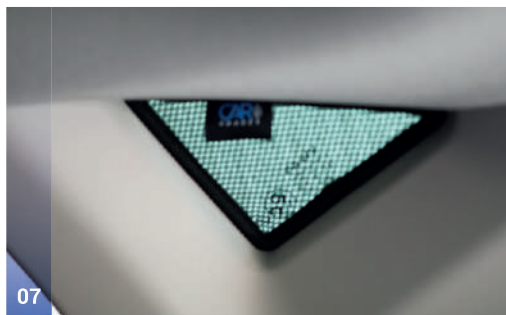

CLIP PLACEMENT

M02 - x4

SEAT LEON | 5 DOOR

SEA-LEON-5-E

Tailgate Window

Tailgate Shades - x2

M14

CLIP PLACEMENT