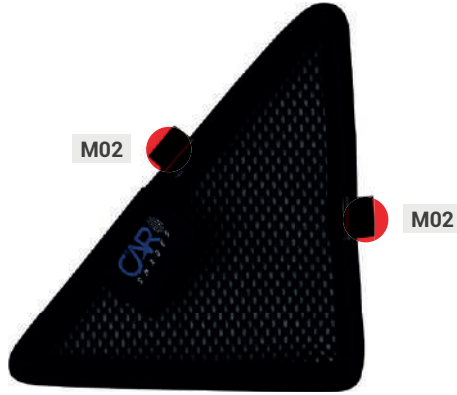

P02

CLEANER

TRIM TOOL - x1

SEAT LEON | 5 DOOR

SEA-LEON-5-E

Side Windows

CLIP PLACEMENT

Side Window Shades - x2

M11

M12

M11 - x2

M12 - x2

SEAT LEON | 5 DOOR

SEA-LEON-5-E

Load Area Windows

Load Area Shades - x2

CLIP PLACEMENT

M02 - x4

SEAT LEON | 5 DOOR

SEA-LEON-5-E

Tailgate Window

Tailgate Shades - x2

M14

CLIP PLACEMENT