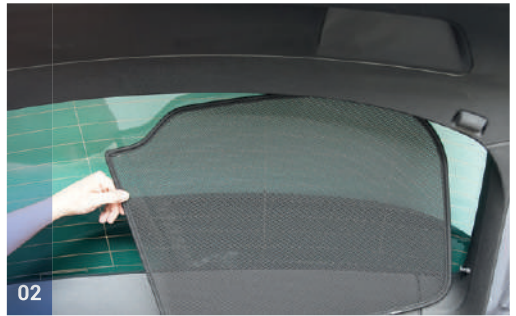

### Tailgate Window

Tailgate Shades - x2

M14

CLIP PLACEMENT

M12 - x4

M14 - x1