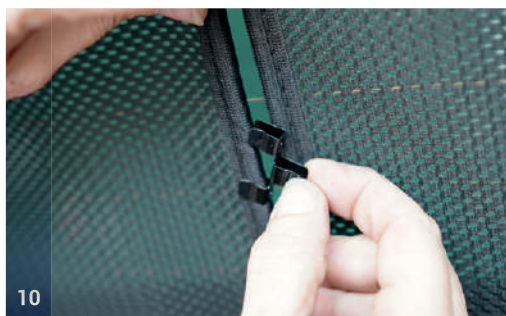

### Tailgate Window

Tailgate Shades - x2

M14

CLIP PLACEMENT

M12 - x4

M14 - x1