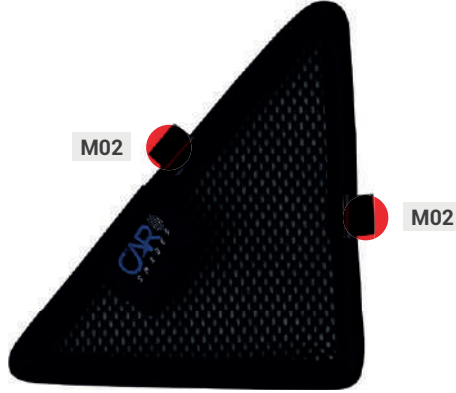

## SEA-LEON-5-E-18

### Load Area Windows

Load Area Shades - x2

CLIP PLACEMENT

M02 - x4