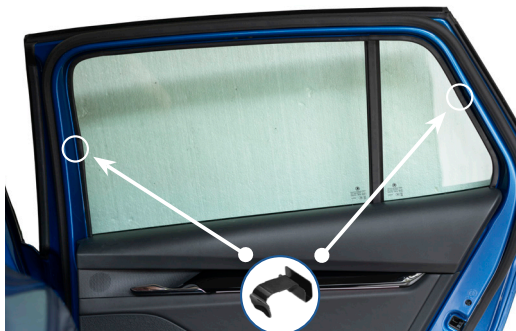

Installation

SKODA ENYAQ 5DR
SKO-ENYA-5-A-18

Components Needed

Side Shade Installation

STEP 1

STEP 2

STEP 3

STEP 4

STEP 5

STEP 6

Repeat steps 3 & 4 for the second M11 Clip