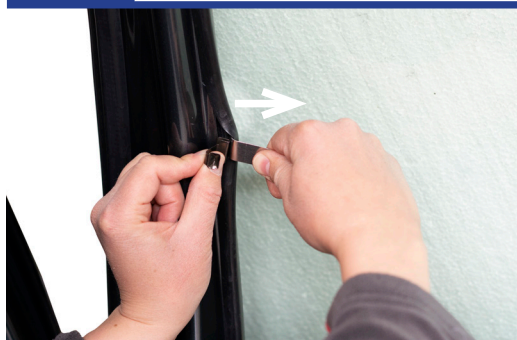

Installation

SKODA KAMIQ 5DR
SKO-KAMI-5-A-18

Components Needed

Side Shade Installation

STEP 1

STEP 2

STEP 3

STEP 4

STEP 5

STEP 6

Repeat steps 3 & 4 for the second M11 clip.