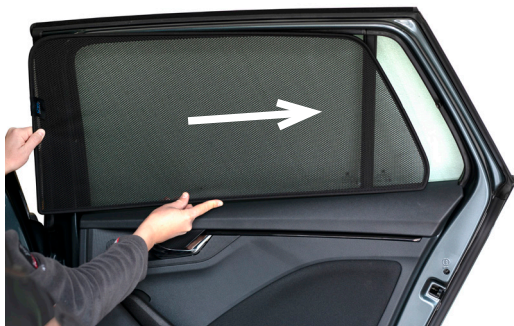

STEP 3

STEP 4

STEP 5

STEP 6

Repeat steps 3 & 4 for the second M11 clip.

Installation

SKODA KAMIQ 5DR
SKO-KAMI-5-A-18

Side Shade Installation