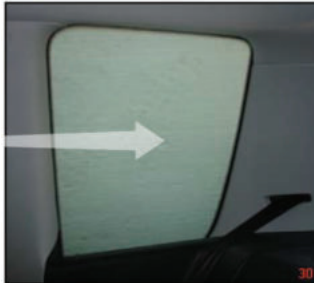

Installation

SKODA ROOMSTER 5DR

SKO-ROOM-5-A

PORT SHADE INSTALLATION

X2

X2