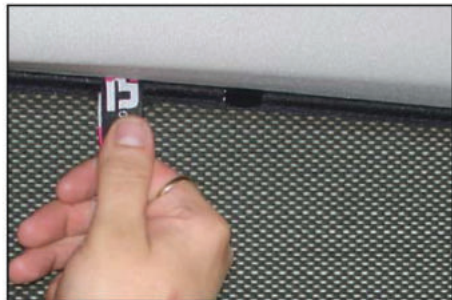

Installation

SKODA ROOMSTER 5DR

SKO-ROOM-5-A

PORT SHADE INSTALLATION

X2

X2