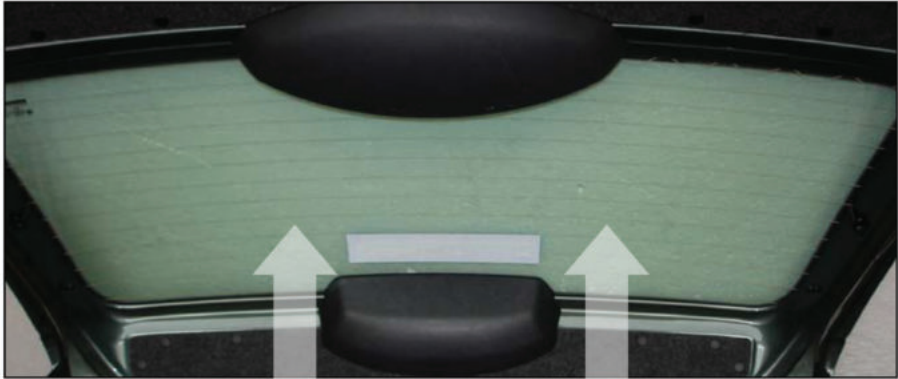

PORT SHADE INSTALLATION

X2

X2

Installation

SKODA ROOMSTER 5DR

SKO-ROOM-5-A

REAR SHADE INSTALLATION

X2