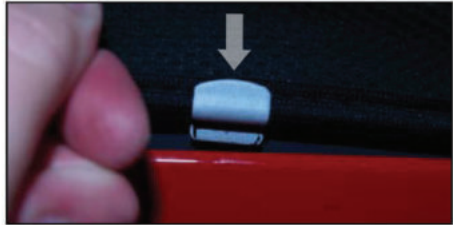

Installation

SKODA ROOMSTER 5DR

SKO-ROOM-5-A

REAR SHADE INSTALLATION

X2