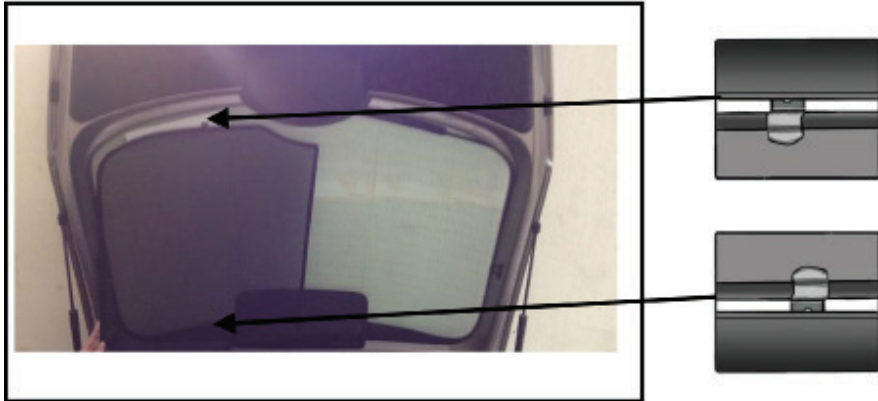

Installation

SKODA RAPID (LIFT BACK) 5DR

SKO-RAPI-5-A

REAR SHADE INSTALLATION