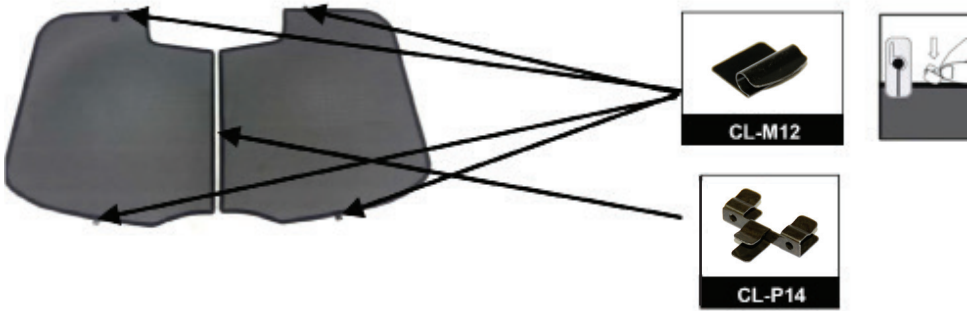

Installation Manual

SKODA RAPID (LIFT BACK) 5DR
SKO-RAPI-5-A

COMPONENTS INCLUDED

Shade 1

Shade 8

Shade 4&5

FIXING CLIPS

CL-M12 x 4

CL-M05 x 4

CL-M14 x 1

Installation

SKODA RAPID (LIFT BACK) 5DR
SKO-RAPI-5-A

SIDE SHADE INSTALLATION

1+8

Installation

SKODA RAPID (LIFT BACK) 5DR

SKO-RAPI-5-A

REAR SHADE INSTALLATION

Installation

SKODA RAPID (LIFT BACK) 5DR

SKO-RAPI-5-A

REAR SHADE INSTALLATION