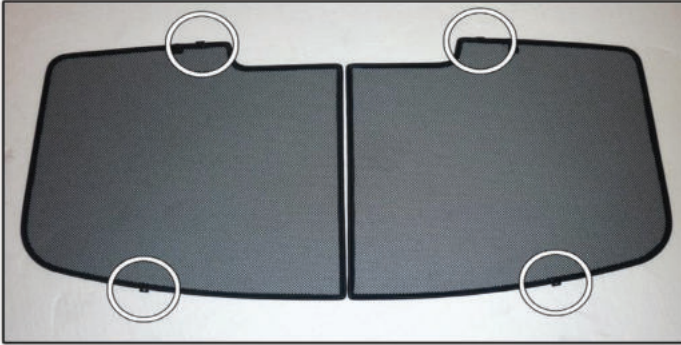

SIDE SHADE INSTALLATION

X2

Installation

SKODA SUPERB 5DR

SKO-SUPE-5-B

TAILGATE SHADE INSTALLATION

Installation

SKODA SUPERB 5DR