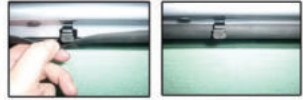

SIDE SHADE INSTALLATION