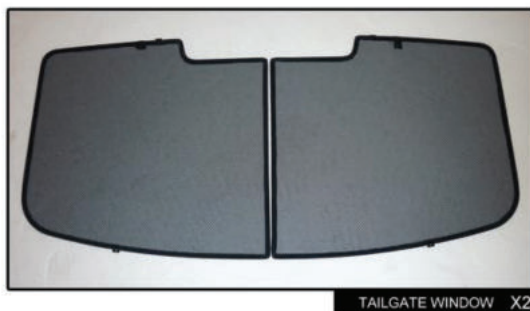

Installation Manual

SKODA SUPERB 5DR
SKO-SUPE-5-B

COMPONENTS INCLUDED

CL-M02 x 4

CL-M05 x 6

Installation

SKODA SUPERB 5DR

SKO-SUPE-5-B