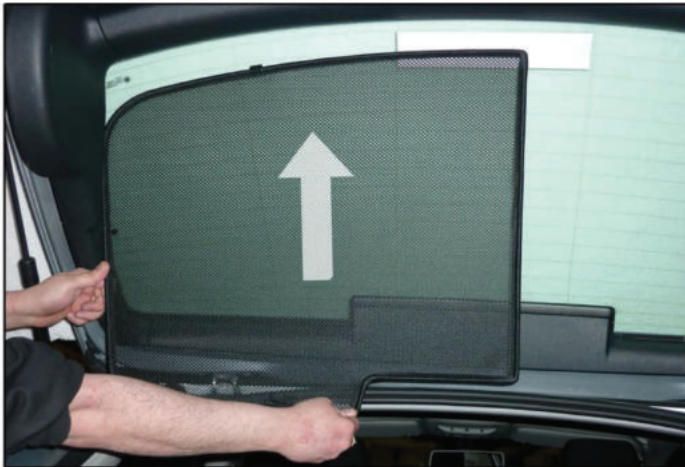

SIDE SHADE INSTALLATION

X2

Installation

SKODA SUPERB 5DR

SKO-SUPE-5-B

TAILGATE SHADE INSTALLATION

Installation

SKODA SUPERB 5DR