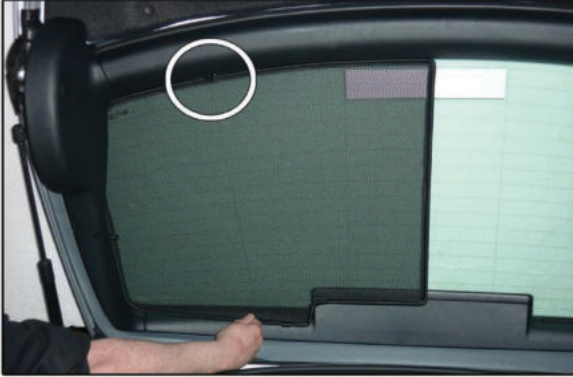

Installation

SKODA SUPERB 5DR

SKO-SUPE-5-B

TAILGATE SHADE INSTALLATION