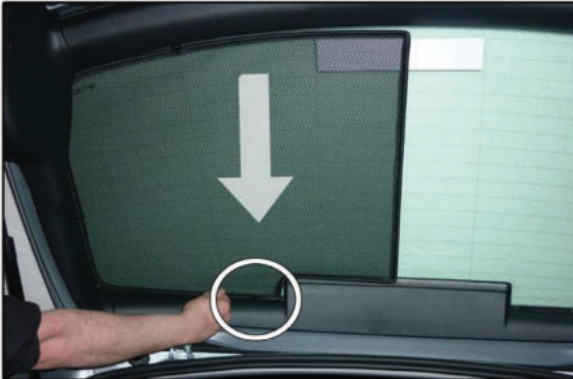

Installation

SKODA SUPERB 5DR

SKO-SUPE-5-B

TAILGATE SHADE INSTALLATION