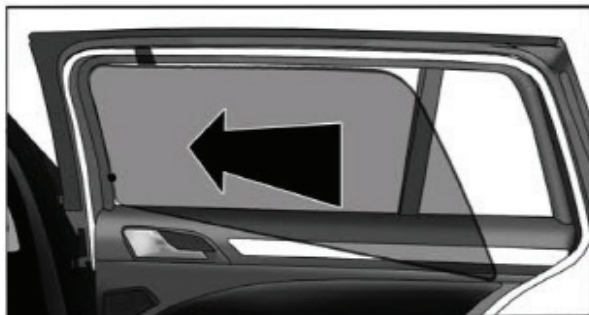

## SIDE SHADE INSTALLATION

1+8

1+8

CL-M05

1+8