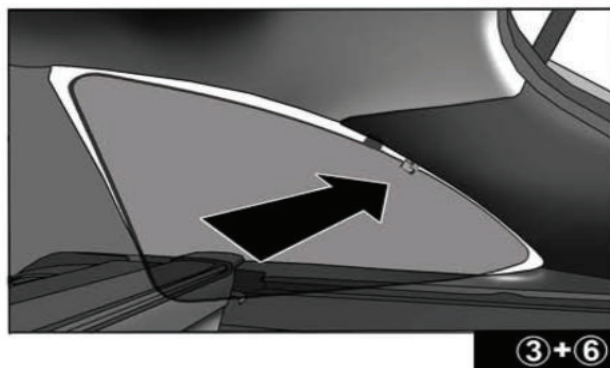

Installation

SKODA SUPERB ESTATE

SKO-SUPE-E-B

SIDE SHADE INSTALLATION