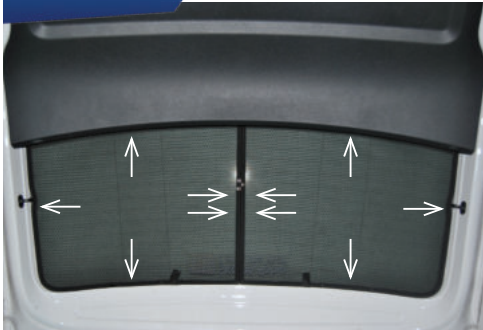

STEP #5

ENSURE SECURELY FITTED IN PLACE