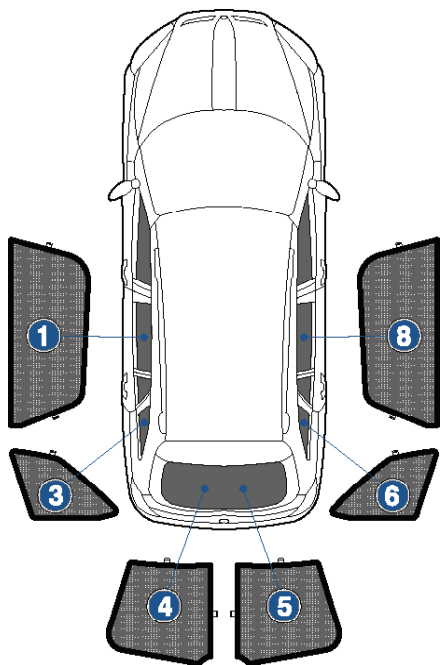

Installation Manual

SKODA FABIA EST
SKO-FABI-E-C

COMPONENTS INCLUDED

SHADES

FIXING CLIPS

CL-M02 x 6

CL-M05 x 4

CL-M14 x 1

CL-T01 x 1

Side Shade Installation

SKODA FABIA EST
SKO-FABI-E-C

COMPONENTS NEEDED:

STEP #1

INSERT CLIPS INSIDE WEATHERSTRIP

STEP #2

POSITION THE SIDE SHADE

STEP #3

ATTACH SIDE SHADE BEHIND CLIPS

STEP #4

ENSURE SECURELY FITTED IN PLACE

CAR
SHADES

Quarter Light Shade Installation

SKODA FABIA EST
SKO-FABI-E-C

COMPONENTS NEEDED: