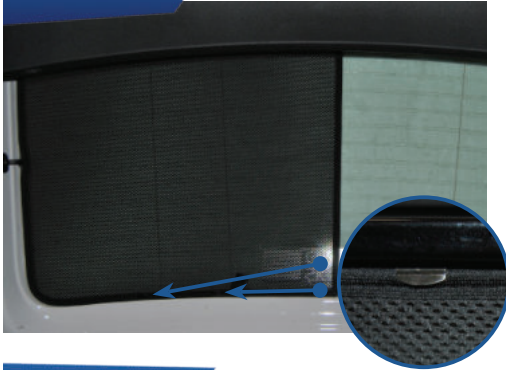

STEP #1

ATTACH CLIPS ON SHADE EDGES

STEP #2

INSERT CLIPS BEHIND INTERIOR TRIM

STEP #3

ENSURE SECURELY FITTED IN PLACE

Rear Shade Installation

SKODA FABIA EST
SKO-FABI-E-C

COMPONENTS NEEDED:

STEP #1

ATTACH CLIPS ON SHADE EDGES

STEP #2

POSITION THE REAR SHADE

STEP #3

INSERT CLIPS BEHIND INTERIOR TRIM

STEP #4