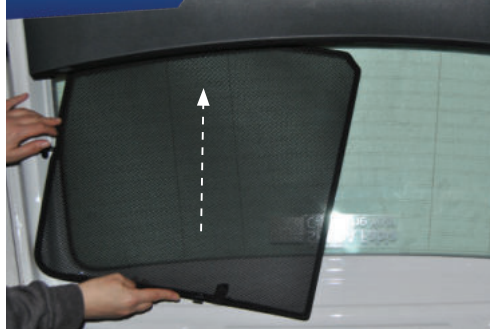

STEP #1

ATTACH CLIPS ON SHADE EDGES

STEP #2

INSERT CLIPS BEHIND INTERIOR TRIM

STEP #3

ENSURE SECURELY FITTED IN PLACE

Rear Shade Installation

SKODA FABIA EST
SKO-FABI-E-C

COMPONENTS NEEDED:

STEP #1

ATTACH CLIPS ON SHADE EDGES

STEP #2

POSITION THE REAR SHADE

STEP #3

INSERT CLIPS BEHIND INTERIOR TRIM

STEP #4