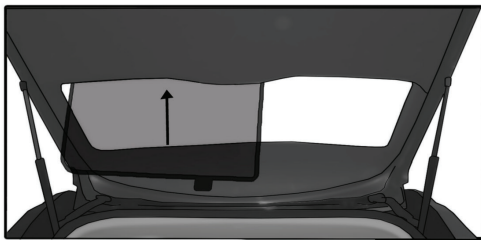

Installation

SKODA OCTAVIA ESTATE

SKO-OCTA-E-C

REAR SHADE INSTALLATION

④+⑤

CL-M02

④+⑤

④+⑤