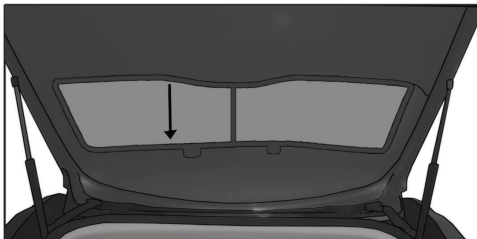

Installation

SKODA OCTAVIA ESTATE

SKO-OCTA-E-C

REAR SHADE INSTALLATION

④+⑤

CL-M02

④+⑤

④+⑤