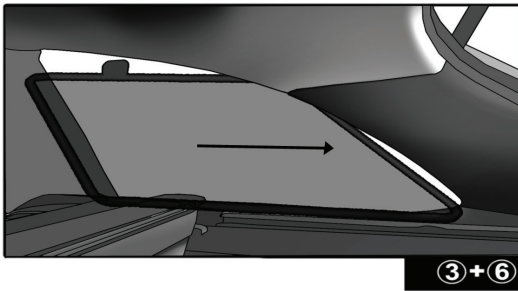

Installation

SKODA OCTAVIA ESTATE

SKO-OCTA-E-C

SIDE SHADE INSTALLATION

Installation

SKODA OCTAVIA ESTATE

SKO-OCTA-E-C

QUARTER LIGHT SHADE INSTALLATION