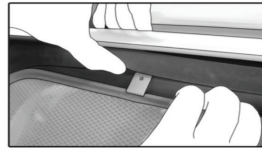

Installation

SKODA OCTAVIA ESTATE

SKO-OCTA-E-C

SIDE SHADE INSTALLATION

Installation

SKODA OCTAVIA ESTATE

SKO-OCTA-E-C

QUARTER LIGHT SHADE INSTALLATION