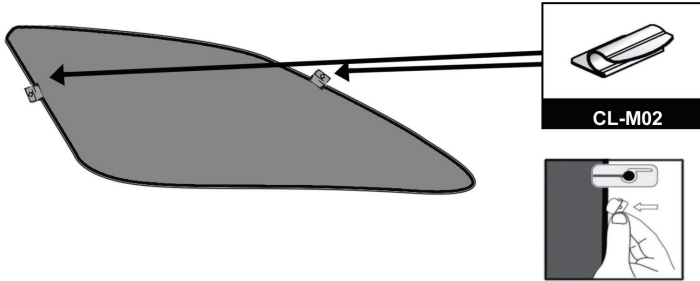

Installation Manual

SKODA OCTAVIA ESTATE
SKO-OCTA-E-C

COMPONENTS INCLUDED

①+⑧

④+⑤

③+⑥

CL-M02 x 6

CL-M05 x 4

Installation

SKODA OCTAVIA ESTATE

SKO-OCTA-E-C

SIDE SHADE INSTALLATION

Installation

SKODA OCTAVIA ESTATE

SKO-OCTA-E-C

QUARTER LIGHT SHADE INSTALLATION