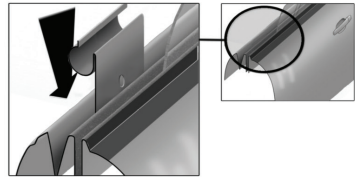

Installation Manual

SKODA OCTAVIA ESTATE
SKO-OCTA-E-C

COMPONENTS INCLUDED

①+⑧

④+⑤

③+⑥

CL-M02 x 6

CL-M05 x 4

Installation

SKODA OCTAVIA ESTATE

SKO-OCTA-E-C

SIDE SHADE INSTALLATION

Installation

SKODA OCTAVIA ESTATE

SKO-OCTA-E-C

QUARTER LIGHT SHADE INSTALLATION