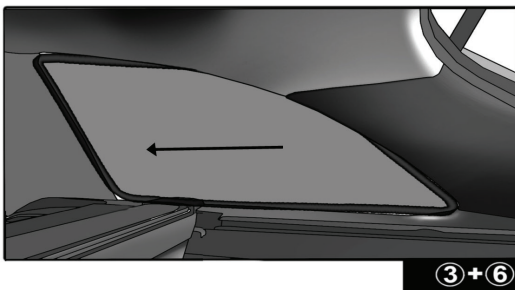

Installation

SKODA OCTAVIA ESTATE

SKO-OCTA-E-C

SIDE SHADE INSTALLATION

Installation

SKODA OCTAVIA ESTATE

SKO-OCTA-E-C

QUARTER LIGHT SHADE INSTALLATION