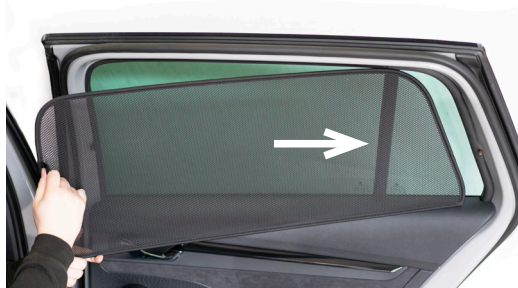

Side Shade Installation

STEP 7