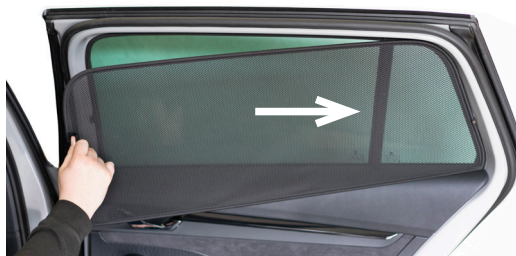

Installation

SKODA OCTAVIA ESTATE
SKO-OCTA-E-D-18

Side Shade Installation

STEP 7

STEP 8

STEP 9

STEP 10

STEP 11

Repeat this whole process for the other side