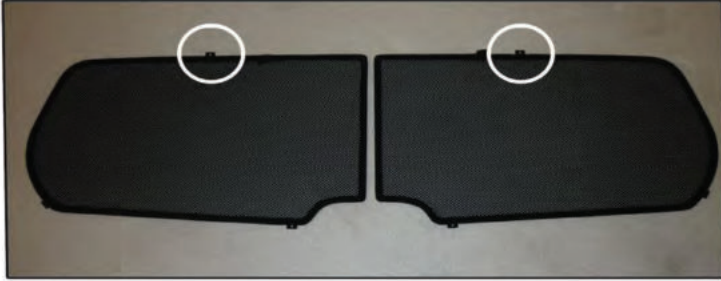

Installation

SMART FORTWO 3DR

SMA-FRTO-3-B

TAILGATE SHADE INSTALLATION