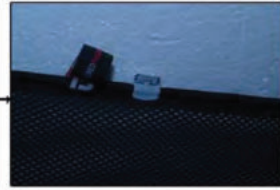

Installation Manual

SMART FORTWO 3DR
SMA-FRTO-3-B

COMPONENTS INCLUDED

CL-M02 x 4

CL-M12 x 2

Installation

SMART FORTWO 3DR

SMA-FRTO-3-B

TAILGATE SHADE INSTALLATION

Installation

SMART FORTWO 3DR

SMA-FRTO-3-B

TAILGATE SHADE INSTALLATION

Installation

SMART FORTWO 3DR

SMA-FRTO-3-B