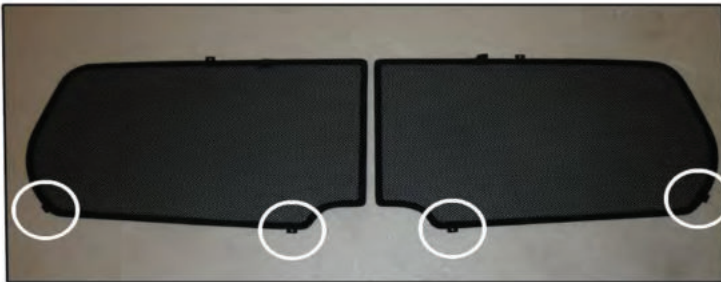

Installation Manual

SMART FORTWO 3DR
SMA-FRTO-3-B

COMPONENTS INCLUDED

CL-M02 x 4

CL-M12 x 2

Installation

SMART FORTWO 3DR

SMA-FRTO-3-B

TAILGATE SHADE INSTALLATION

Installation

SMART FORTWO 3DR

SMA-FRTO-3-B

TAILGATE SHADE INSTALLATION

Installation

SMART FORTWO 3DR

SMA-FRTO-3-B