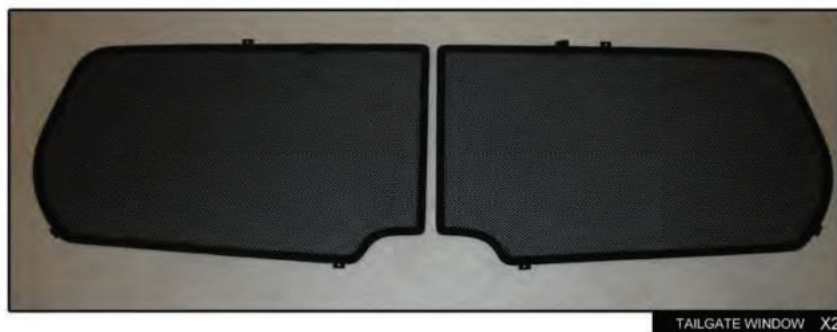

Installation Manual

SMART FORTWO 3DR
SMA-FRTO-3-B

COMPONENTS INCLUDED

CL-M02 x 4

CL-M12 x 2

Installation

SMART FORTWO 3DR

SMA-FRTO-3-B

TAILGATE SHADE INSTALLATION

Installation

SMART FORTWO 3DR

SMA-FRTO-3-B

TAILGATE SHADE INSTALLATION

Installation

SMART FORTWO 3DR

SMA-FRTO-3-B