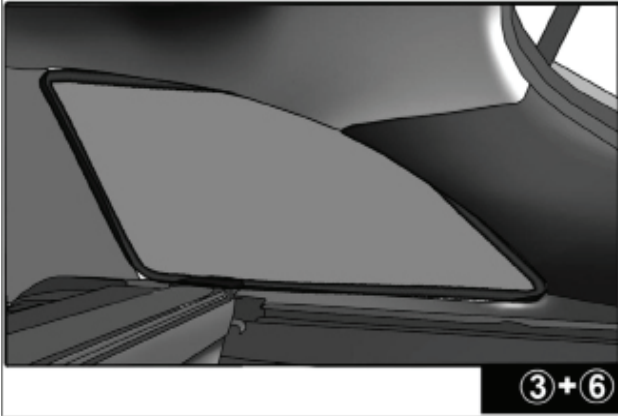

SIDE SHADE INSTALLATION

Installation

SSANGYONG MUSSO 5DR
SSA-MUSS-5-A

QUARTER LIGHT SHADE INSTALLATION

Installation

SSANGYONG MUSSO 5DR
SSA-MUSS-5-A

REAR SHADE INSTALLATION

Installation

SSANGYONG MUSSO 5DR
SSA-MUSS-5-A

REAR SHADE INSTALLATION

The pictures shown are for illustration only and do not reflect the actual size of the blinds.