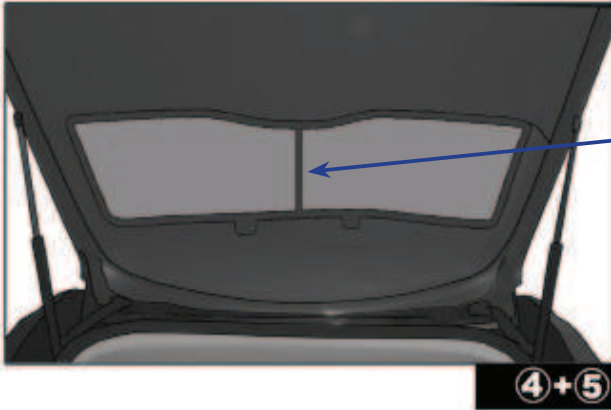

REAR SHADE INSTALLATION

The pictures shown are for illustration only and do not reflect the actual size of the blinds.