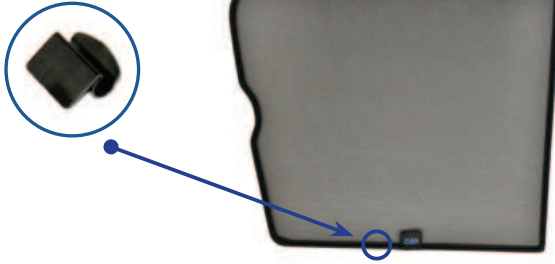

SIDE SHADE INSTALLATION

Installation

SSANGYONG MUSSO 5DR
SSA-MUSS-5-A

QUARTER LIGHT SHADE INSTALLATION

Installation

SSANGYONG MUSSO 5DR
SSA-MUSS-5-A

REAR SHADE INSTALLATION

Installation