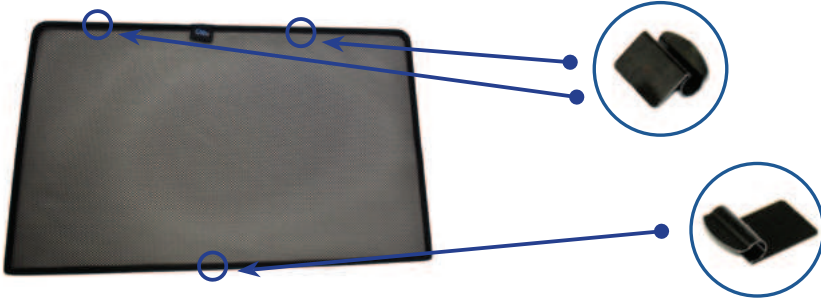

Installation Manual

SSANGYONG MUSSO 5DR
SSA-MUSS-5-A

COMPONENTS INCLUDED

CL-M01 x 2

CL-M02 x 8

CL-M14 x 1

Installation

SSANGYONG MUSSO 5DR
SSA-MUSS-5-A

SIDE SHADE INSTALLATION

Installation

SSANGYONG MUSSO 5DR
SSA-MUSS-5-A

QUARTER LIGHT SHADE INSTALLATION

Installation

SSANGYONG MUSSO 5DR
SSA-MUSS-5-A

REAR SHADE INSTALLATION

Installation

SSANGYONG MUSSO 5DR
SSA-MUSS-5-A

REAR SHADE INSTALLATION

The pictures shown are for illustration only and do not reflect the actual size of the blinds.