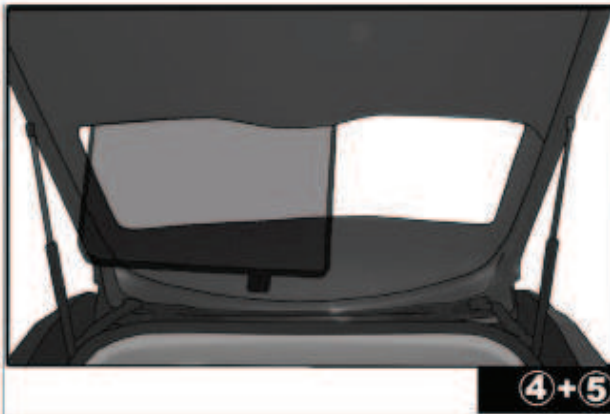

SIDE SHADE INSTALLATION

Installation

SSANGYONG MUSSO 5DR
SSA-MUSS-5-A

QUARTER LIGHT SHADE INSTALLATION

Installation

SSANGYONG MUSSO 5DR
SSA-MUSS-5-A

REAR SHADE INSTALLATION

Installation