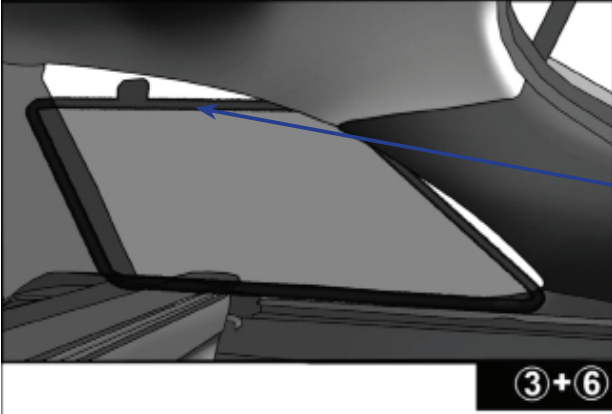

SIDE SHADE INSTALLATION

Installation

SSANGYONG MUSSO 5DR
SSA-MUSS-5-A

QUARTER LIGHT SHADE INSTALLATION

Installation

SSANGYONG MUSSO 5DR
SSA-MUSS-5-A

REAR SHADE INSTALLATION

Installation