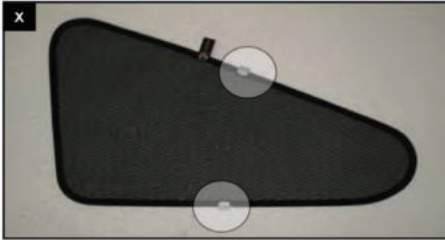

Installation

SSANGYONG RODIUS 5DR

SSA-RODI-5-A

PORT/LOAD AREA SHADES INSTALLATION