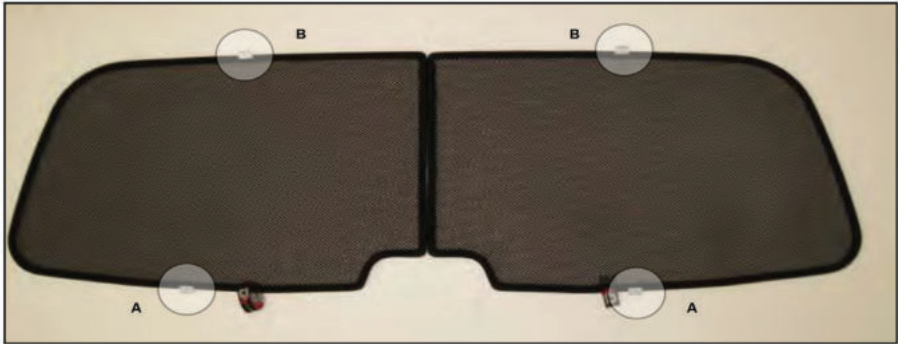

Installation

SSANGYONG RODIUS 5DR

SSA-RODI-5-A

REAR SHADE INSTALLATION

A
X2

B
X2