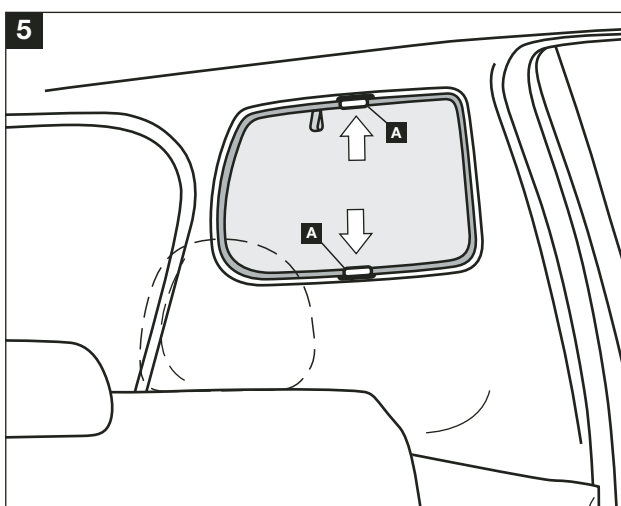

IGNIS 3dr - SUN BLIND INSTALLATION INSTRUCTIONS

WARNING:

Read these fitting instructions carefully before you start the installation. Rear passenger windows must not be lowered more than 1/3 whilst the blinds are fitted and the vehicle is in motion. On installation care must be taken not to scratch any paintwork with clips.