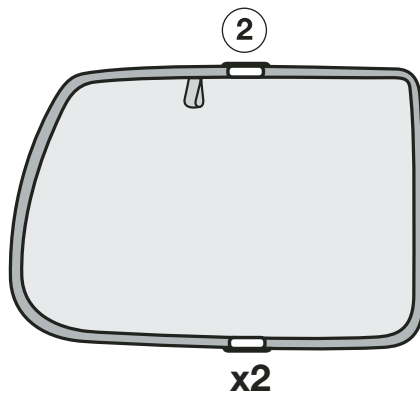

Warning

Read these fitting instructions carefully before you start the installation. Rear passenger windows must not be lowered more than 1/3 whilst the blinds are fitted and the vehicle is in motion. Blinds must not be used during the hours of darkness. On installation care must be taken not to scratch any paintwork with clips.