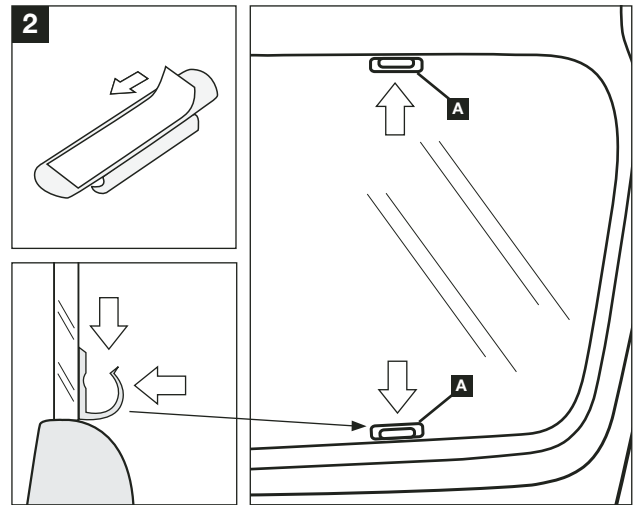

IGNIS 3dr - SUN BLIND INSTALLATION INSTRUCTIONS

WARNING:

Read these fitting instructions carefully before you start the installation. Rear passenger windows must not be lowered more than 1/3 whilst the blinds are fitted and the vehicle is in motion. On installation care must be taken not to scratch any paintwork with clips.