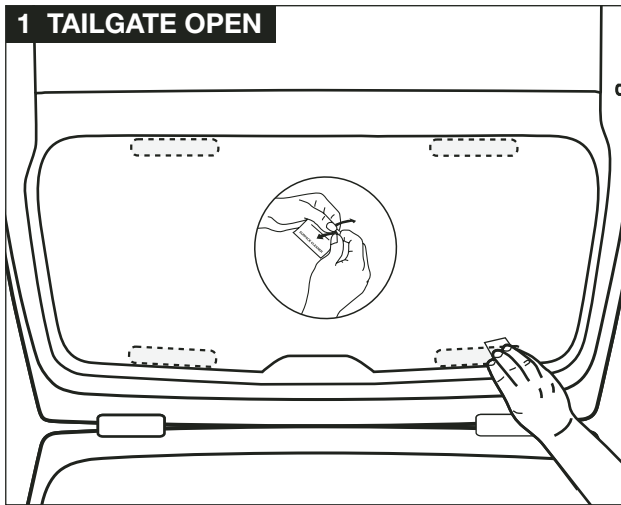

IGNIS 3dr - SUN BLIND INSTALLATION INSTRUCTIONS

WARNING:

Read these fitting instructions carefully before you start the installation. Rear passenger windows must not be lowered more than 1/3 whilst the blinds are fitted and the vehicle is in motion. On installation care must be taken not to scratch any paintwork with clips.