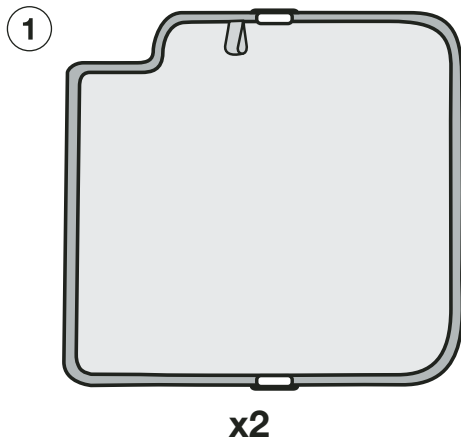

Warning

Read these fitting instructions carefully before you start the installation. Rear passenger windows must not be lowered more than 1/3 whilst the blinds are fitted and the vehicle is in motion. Blinds must not be used during the hours of darkness. On installation care must be taken not to scratch any paintwork with clips.