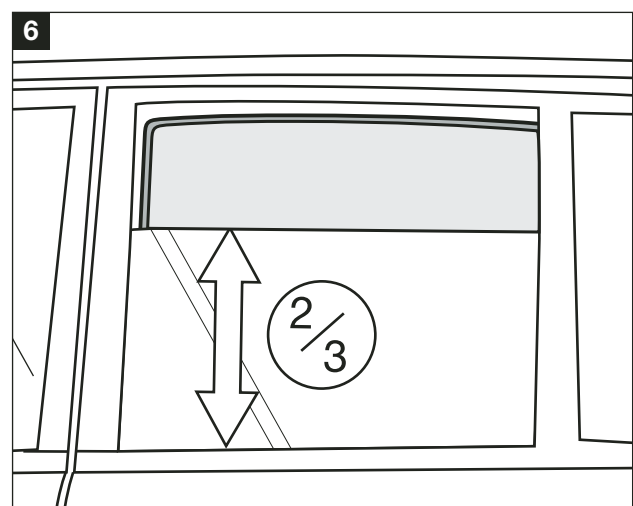

IGNIS 3dr - SUN BLIND INSTALLATION INSTRUCTIONS

WARNING:

Read these fitting instructions carefully before you start the installation. Rear passenger windows must not be lowered more than 1/3 whilst the blinds are fitted and the vehicle is in motion. On installation care must be taken not to scratch any paintwork with clips.