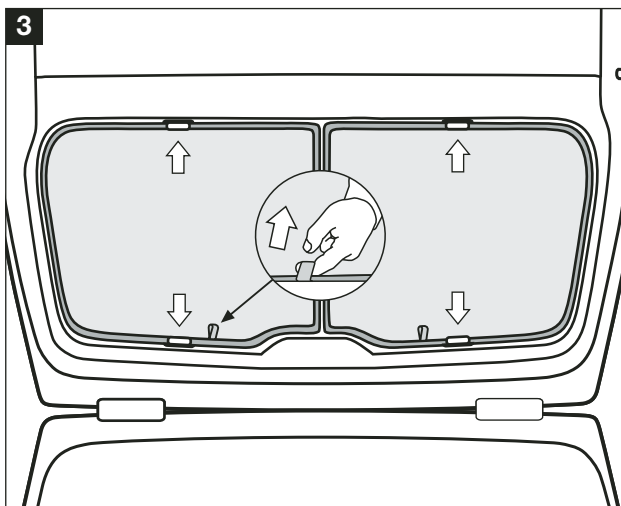

IGNIS 3dr - SUN BLIND INSTALLATION INSTRUCTIONS

WARNING:

Read these fitting instructions carefully before you start the installation. Rear passenger windows must not be lowered more than 1/3 whilst the blinds are fitted and the vehicle is in motion. On installation care must be taken not to scratch any paintwork with clips.