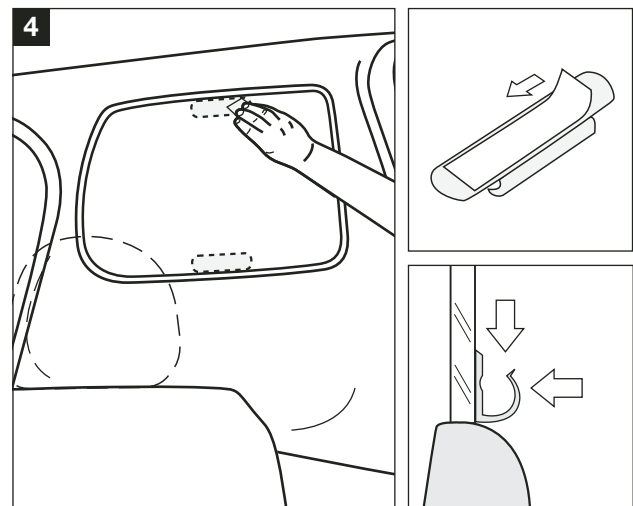

IGNIS 3dr - SUN BLIND INSTALLATION INSTRUCTIONS

WARNING:

Read these fitting instructions carefully before you start the installation. Rear passenger windows must not be lowered more than 1/3 whilst the blinds are fitted and the vehicle is in motion. On installation care must be taken not to scratch any paintwork with clips.