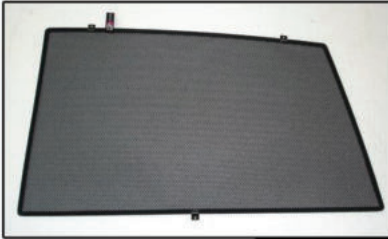

Installation Manual

SUZUKI LIANA 5DR
SUZ-LIAN-5-A

COMPONENTS INCLUDED

SIDE WINDOWS X2

PORT WINDOW X2

TAILGATE WINDOW X2

CL-M03 x 2

CL-M02 x 6