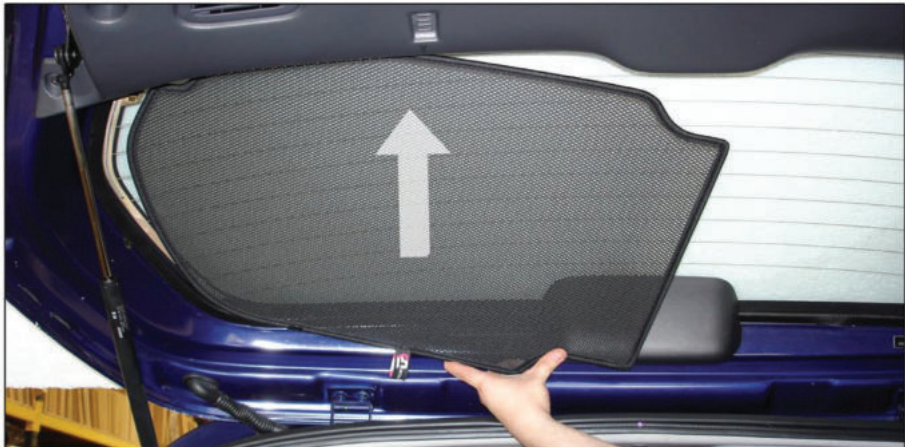

Installation

SUZUKI LIANA 5DR

SUZ-LIAN-5-A

TAILGATE SHADE INSTALLATION