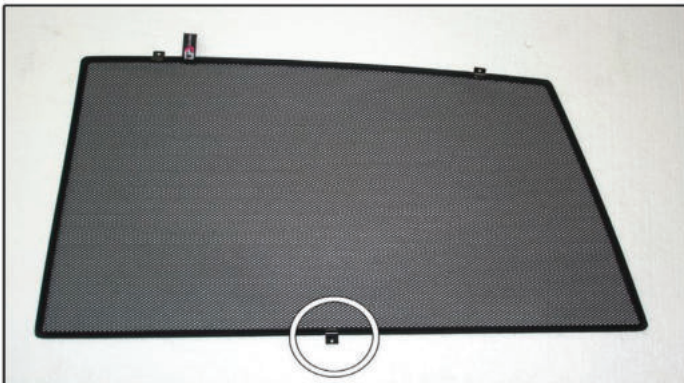

Installation

SUZUKI LIANA 5DR

SUZ-LIAN-5-A

SIDE SHADE INSTALLATION