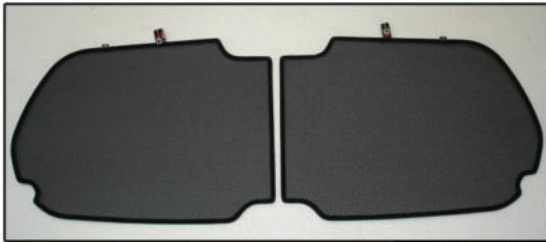

Installation Manual

SUZUKI LIANA 5DR
SUZ-LIAN-5-A

COMPONENTS INCLUDED

SIDE WINDOWS X2

PORT WINDOW X2

TAILGATE WINDOW X2

CL-M03 x 2

CL-M02 x 6