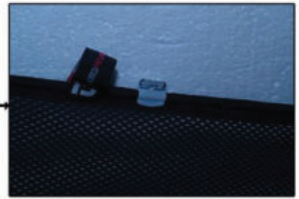

TAILGATE SHADE INSTALLATION