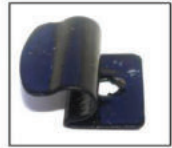

SUZ-LIAN-5-A

PORT SHADE INSTALLATION

Installation

SUZUKI LIANA 5DR

SUZ-LIAN-5-A

PORT SHADE INSTALLATION

X2

Installation

SUZUKI LIANA 5DR

SUZ-LIAN-5-A

TAILGATE SHADE INSTALLATION

Installation

SUZUKI LIANA 5DR

SUZ-LIAN-5-A

TAILGATE SHADE INSTALLATION

x2