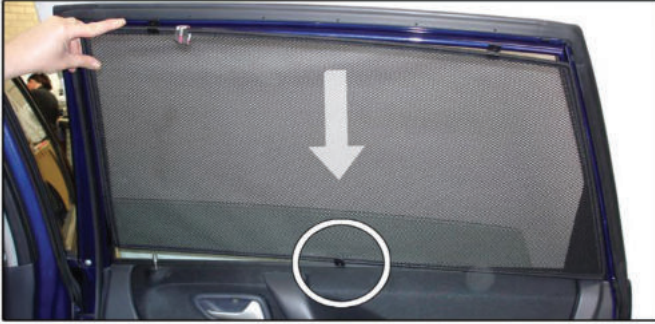

Installation

SUZUKI LIANA 5DR

SUZ-LIAN-5-A

SIDE SHADE INSTALLATION