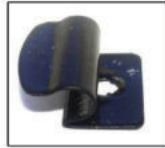

Installation

SUZUKI LIANA 5DR

SUZ-LIAN-5-A

PORT SHADE INSTALLATION