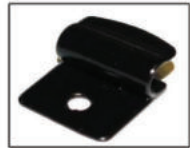

Installation Manual

SUZUKI LIANA 5DR
SUZ-LIAN-5-A

COMPONENTS INCLUDED

SIDE WINDOWS X2

PORT WINDOW X2

TAILGATE WINDOW X2

CL-M03 x 2

CL-M02 x 6

CL-M12 x 4

Installation

SUZUKI LIANA 5DR

SUZ-LIAN-5-A

SIDE SHADE INSTALLATION

Installation

SUZUKI LIANA 5DR

SUZ-LIAN-5-A