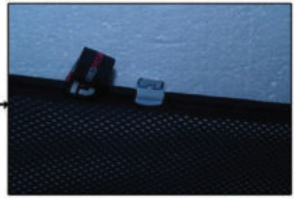

SIDE SHADE INSTALLATION