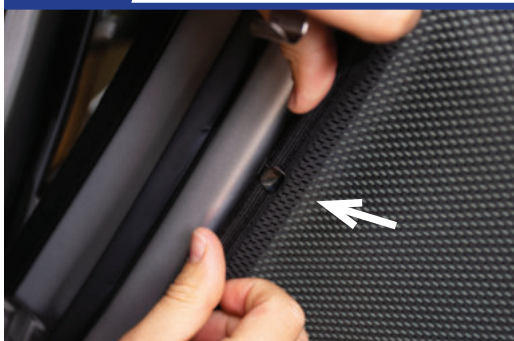

Installation

SUZUKI SWIFT 5DR
SUZ-SWIFT-5-B

Side Shade Installation

STEP 7

STEP 8

STEP 9

STEP 10

STEP 11

STEP 12