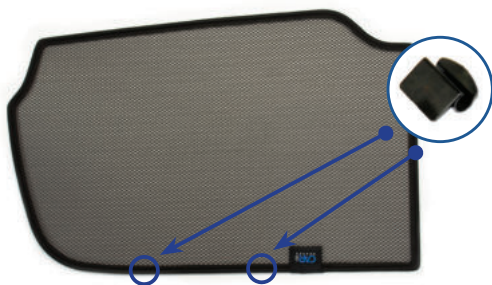

Installation

SUZUKI SWIFT 5DR
SUZ-SWIFT-5-B

Components Needed

Tailgate Shade Installation

STEP 1