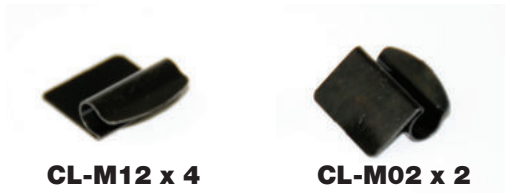

Installation Manual

TOYOTA COROLLA 5DR
TOY-CORO-5-A

COMPONENTS INCLUDED

Installation

TOYOTA COROLLA 5DR

TOY-CORO-5-A

SIDE SHADE INSTALLATION

Installation

TOYOTA COROLLA 5DR

TOY-CORO-5-A

SIDE SHADE INSTALLATION

Installation

TOYOTA COROLLA 5DR

TOY-CORO-5-A

SIDE SHADE INSTALLATION

X2