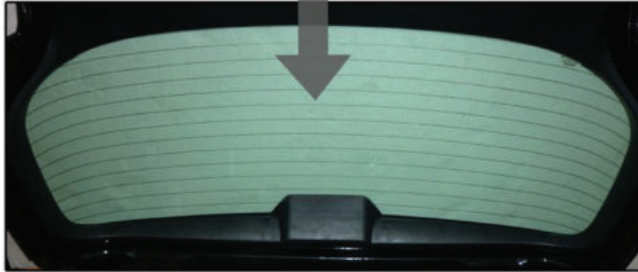

Installation Manual

TOYOTA COROLLA 5DR
TOY-CORO-5-A

COMPONENTS INCLUDED

Installation

TOYOTA COROLLA 5DR

TOY-CORO-5-A

SIDE SHADE INSTALLATION

Installation

TOYOTA COROLLA 5DR

TOY-CORO-5-A

SIDE SHADE INSTALLATION

Installation

TOYOTA COROLLA 5DR

TOY-CORO-5-A

SIDE SHADE INSTALLATION

X2

Installation

TOYOTA COROLLA 5DR

TOY-CORO-5-A

TAILGATE SHADE INSTALLATION

Installation

TOYOTA COROLLA 5DR

TOY-CORO-5-A

TAILGATE SHADE INSTALLATION