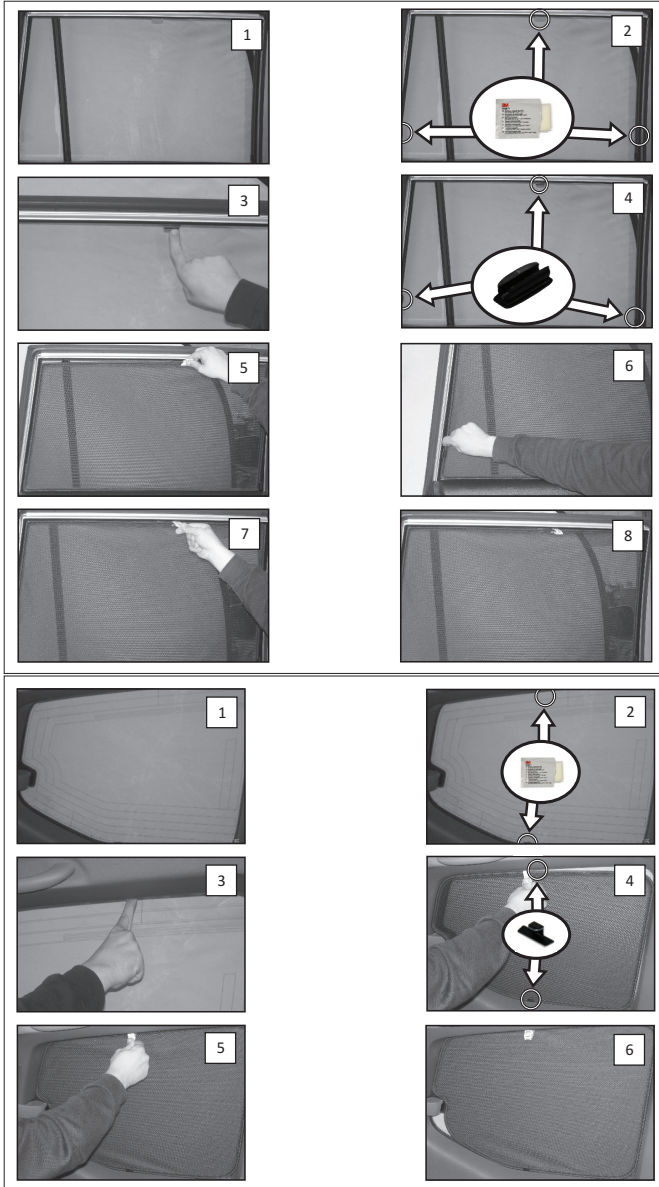

Installation Manual

TOYOTA LAND CRUISER 5DR
TOY-LNCR-5-A

COMPONENTS INCLUDED

FIXING CLIPS

CL-P01 x 6

CL-P02 x 4

CL-M04 x 2

CL-M02 x 4

CL-W01 x 1

CAR[®]
S H A D E S

Installation

TOYOTA LAND CRUISER 5DR

TOY-LNCR-5-A

SIDE SHADE INSTALLATION

Installation

TOYOTA LAND CRUISER 5DR
TOY-LNCR-5-A