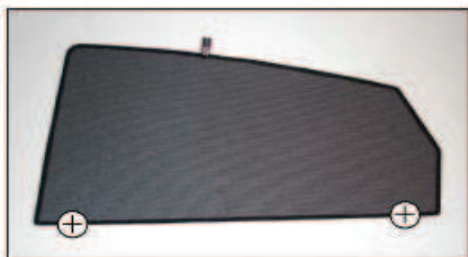

SIDE SHADE INSTALLATION