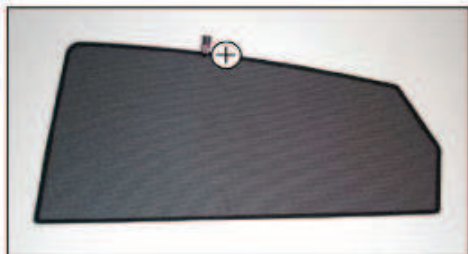

SIDE SHADE INSTALLATION