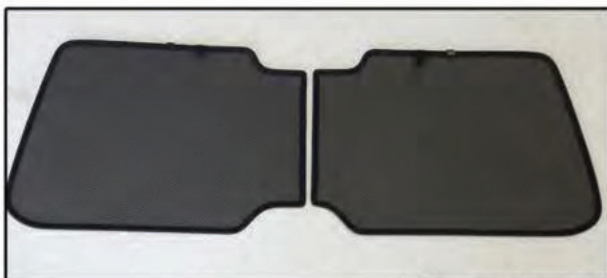

# Installation Manual

TOYOTA RAV4 3DR

TOY-RAV4-3-A

## COMPONENTS INCLUDED

SIDE WINDOWS X2

TAILGATE WINDOW X2

CL-M02 x 6