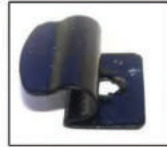

SIDE SHADE INSTALLATION