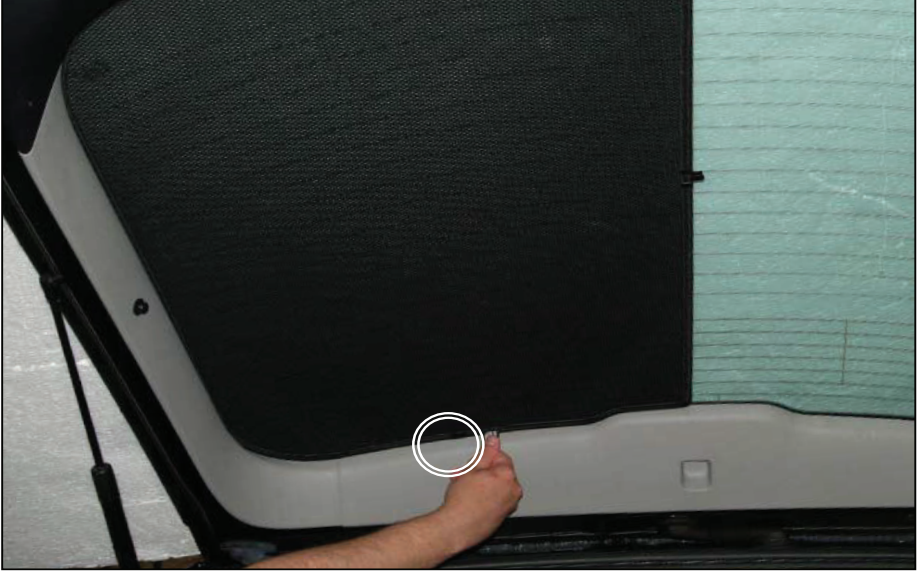

TOYOTA AVENISIS 5DR
TOY-AVEN-5-B

REAR SHADE INSTALLATION

CL-M12 x 2

Installation

TOYOTA AVENISIS 5DR
TOY-AVEN-5-B

REAR SHADE INSTALLATION

Installation

TOYOTA AVENISIS 5DR
TOY-AVEN-5-B