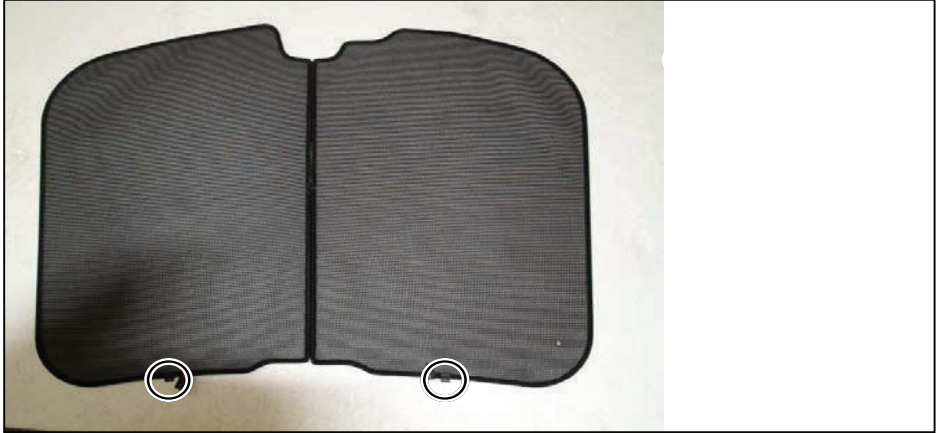

REAR SHADE INSTALLATION