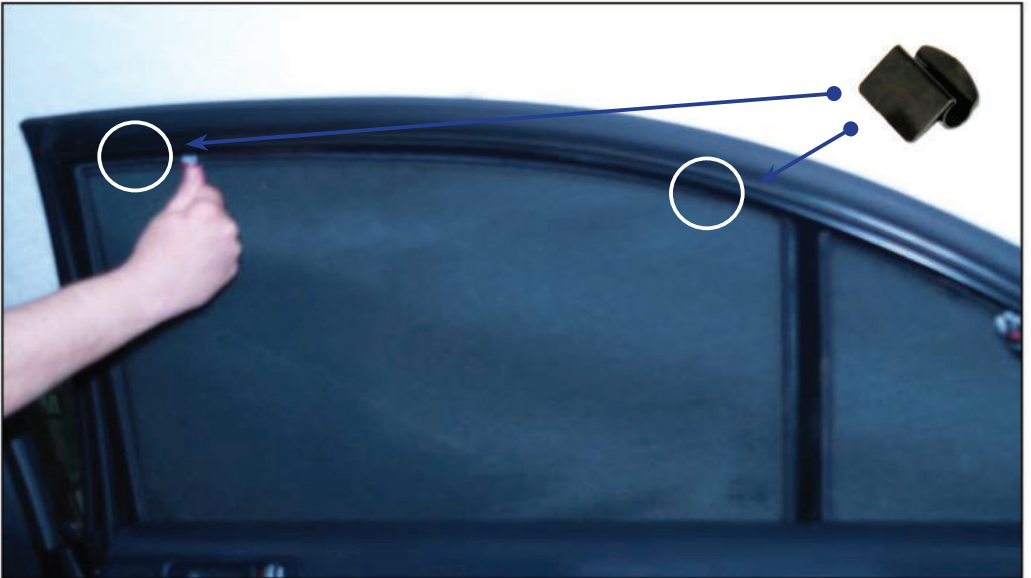

SIDE SHADE INSTALLATION