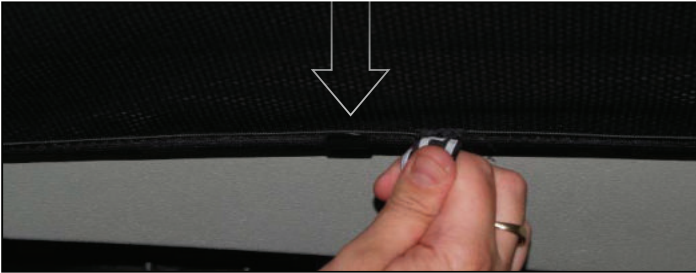

TOYOTA AVENISIS 5DR
TOY-AVEN-5-B

REAR SHADE INSTALLATION

CL-M12 x 2

Installation

TOYOTA AVENISIS 5DR
TOY-AVEN-5-B

REAR SHADE INSTALLATION

Installation

TOYOTA AVENISIS 5DR
TOY-AVEN-5-B