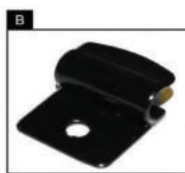

Installation Manual

TOYOTA RAV4 5DR
TOY-RAV4-5-A

COMPONENTS INCLUDED

SIDE WINDOW X2

LOAD AREA WINDOW X2

TAILGATE WINDOWS X2

CL-M02 x 10

CL-M12 x 2

Installation

TOYOTA RAV4 5DR

TOY-RAV4-5-A

SIDE SHADE INSTALLATION

Installation

TOYOTA RAV4 5DR

TOY-RAV4-5-A

SIDE SHADE INSTALLATION