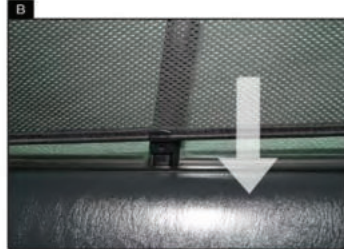

Installation

TOYOTA RAV4 5DR

TOY-RAV4-5-A

SIDE SHADE INSTALLATION