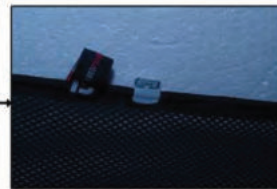

SIDE SHADE INSTALLATION