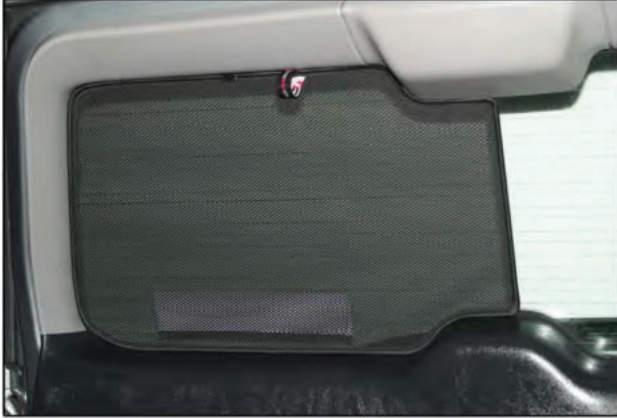

Installation

TOYOTA RAV4 5DR

TOY-RAV4-5-A

TAILGATE SHADE INSTALLATION