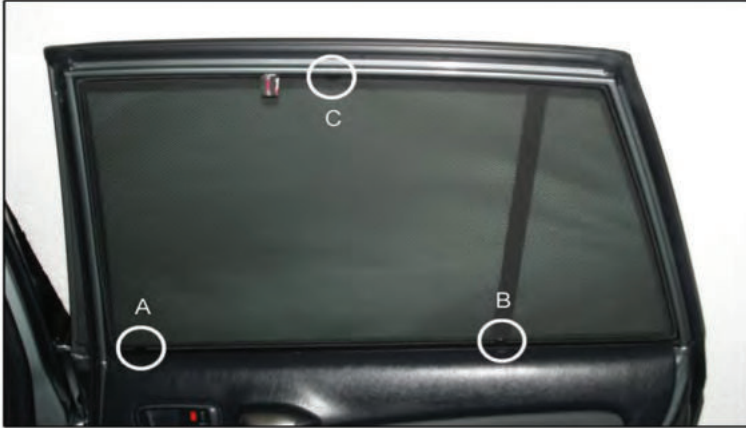

Installation Manual

TOYOTA RAV4 5DR
TOY-RAV4-5-A

COMPONENTS INCLUDED

SIDE WINDOW X2

LOAD AREA WINDOW X2

TAILGATE WINDOWS X2

CL-M02 x 10

CL-M12 x 2

Installation

TOYOTA RAV4 5DR

TOY-RAV4-5-A

SIDE SHADE INSTALLATION

Installation

TOYOTA RAV4 5DR

TOY-RAV4-5-A

SIDE SHADE INSTALLATION