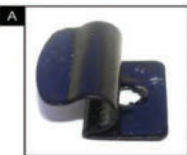

TOY-RAV4-5-A

TAILGATE SHADE INSTALLATION

Installation

TOYOTA RAV4 5DR

TOY-RAV4-5-A

TAILGATE SHADE INSTALLATION

Installation

TOYOTA RAV4 5DR