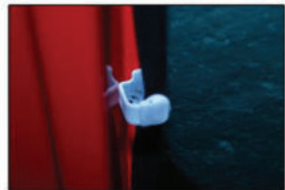

Installation Manual

TOYOTA YARIS 5DR

TOY-YARI-5-A

COMPONENTS INCLUDED

SIDE WINDOWS X2

TAILGATE WINDOW X2

CL-M02 x 4

CL-M05 x 4

Installation

TOYOTA YARIS 5DR

TOY-YARI-5-A

SIDE SHADE INSTALLATION

Installation

TOYOTA YARIS 5DR

TOY-YARI-5-A

SIDE SHADE INSTALLATION