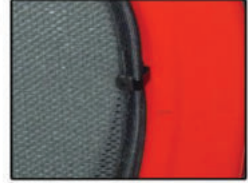

SIDE SHADE INSTALLATION