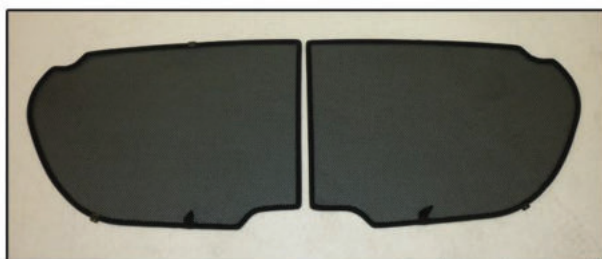

Installation Manual

TOYOTA YARIS 5DR

TOY-YARI-5-A

COMPONENTS INCLUDED

SIDE WINDOWS X2

TAILGATE WINDOW X2

CL-M02 x 4

CL-M05 x 4