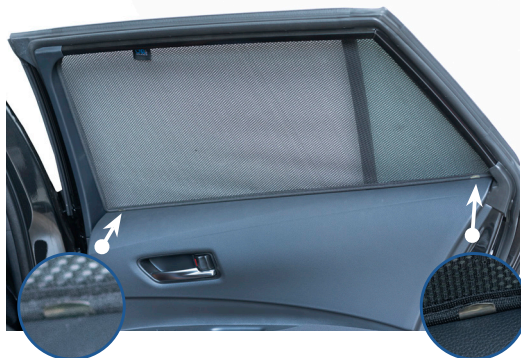

STEP 3

STEP 4

STEP 5

STEP 6

Installation

TOYOTA COROLLA ESTATE
TOY-CORO-E-D-18

Side Shade Installation

STEP 7