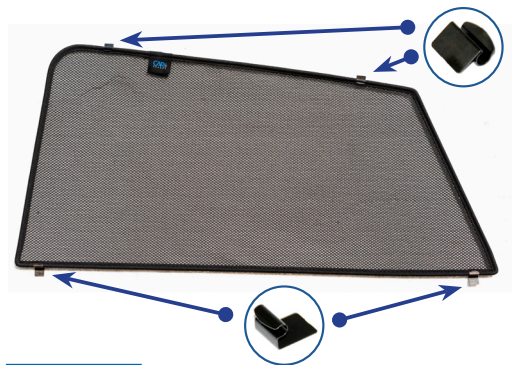

Installation Manual

TOYOTA COROLLA ESTATE
TOY-CORO-E-D-18

Shades

Side Shades

Fixing Clips

CL-M02 x 4

CL-M03 x 4

Installation

TOYOTA COROLLA ESTATE
TOY-CORO-E-D-18

Components Needed

Side Shades

CL-M03 x 4

CL-M02 x 4

Side Shade Installation

STEP 1

STEP 2

STEP 3

STEP 4

STEP 5

STEP 6

Installation

TOYOTA COROLLA ESTATE
TOY-CORO-E-D-18

Side Shade Installation

STEP 7