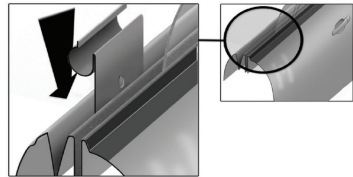

Installation Manual

TOYOTA RAV4 5DR

TOY-RAV4-5-C

COMPONENTS INCLUDED

①+⑧

④+⑤

③+⑥

CL-M02 x 14

CL-M13 x 2

Installation

TOYOTA RAV4 5DR

TOY-RAV4-5-C

SIDE SHADE INSTALLATION

Installation

TOYOTA RAV4 5DR

TOY-RAV4-5-C