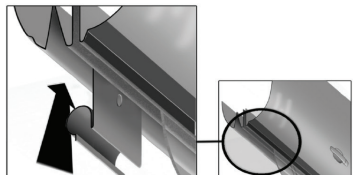

CL-M13 x 2

Installation

TOYOTA RAV4 5DR

TOY-RAV4-5-C

SIDE SHADE INSTALLATION

Installation

TOYOTA RAV4 5DR

TOY-RAV4-5-C