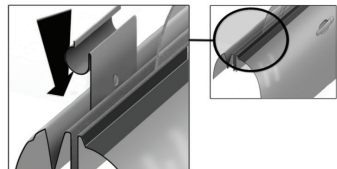

Installation

TOYOTA RAV4 5DR

TOY-RAV4-5-C

QUARTER LIGHT SHADE INSTALLATION