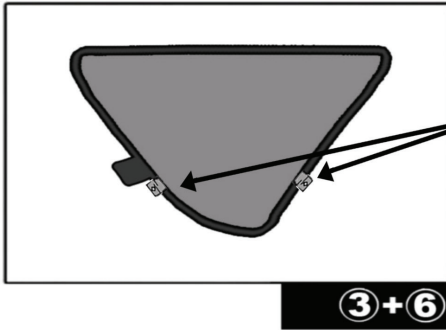

Installation

TOYOTA RAV4 5DR

TOY-RAV4-5-C

QUARTER LIGHT SHADE INSTALLATION