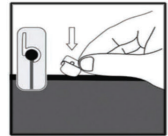

CL-M13 x 2

Installation

TOYOTA RAV4 5DR

TOY-RAV4-5-C

SIDE SHADE INSTALLATION

Installation

TOYOTA RAV4 5DR

TOY-RAV4-5-C