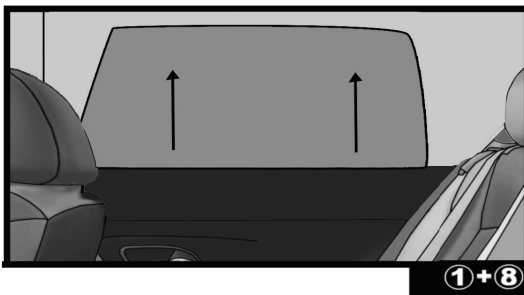

CL-M13 x 2

Installation

TOYOTA RAV4 5DR

TOY-RAV4-5-C

SIDE SHADE INSTALLATION

Installation

TOYOTA RAV4 5DR

TOY-RAV4-5-C