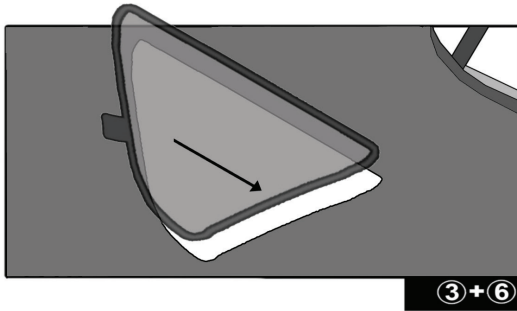

Installation

TOYOTA RAV4 5DR

TOY-RAV4-5-C

QUARTER LIGHT SHADE INSTALLATION