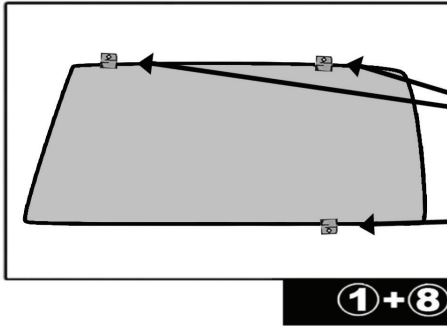

CL-M13 x 2

Installation

TOYOTA RAV4 5DR

TOY-RAV4-5-C

SIDE SHADE INSTALLATION

Installation

TOYOTA RAV4 5DR

TOY-RAV4-5-C