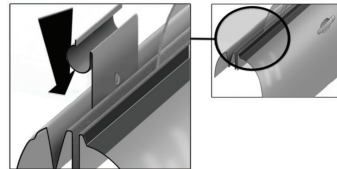

Installation

TOYOTA RAV4 5DR

TOY-RAV4-5-C

QUARTER LIGHT SHADE INSTALLATION